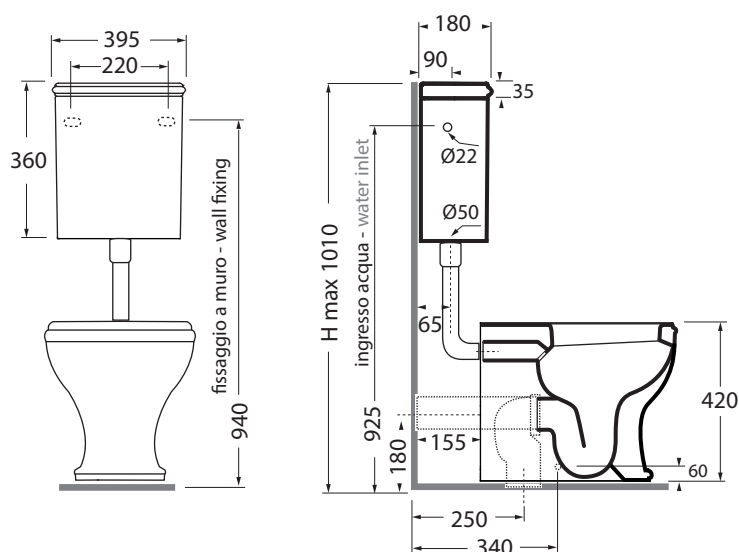

CHCSZA000000 cassetta a zaino e cassetta alta/low-level cistern and high-level cistern

codice
code

Cassetta a zaino con coperchio.
Low-level cistern with cover.

bianco lucido/ shiny white

CHCSZA000000BI

CM 39,5x18x36

plf italy pz.15 - plf export pcs. 20

kg 13,5

scala/scale 1:20 dimensioni/dimensions in mm

Complementi/complements:

Codice
code

Batteria di scarico per cassetta a zaino con tubo cromo.
Flush mechanism for low-level cistern with chromed pipe.

B 1900 CZ

Batteria di scarico per cassetta a zaino con tubo oro.
Flush mechanism for low-level cistern with gold pipe.

B 1900 CZ/O

Batteria di scarico per cassetta a zaino con tubo bronzo.
Flush mechanism for low-level cistern with bronze pipe.

B 1900 CZ/B

Cassetta alta con coperchio
High-level cistern with cover

bianco lucido/ shiny white

CHA 400/C

TECHNICAL SHEET n°: 01	DESIGNER: LAUDANI & ROMANELLI	CODE: CHCSZA000000	Azzurra sanitari in ceramica S.p.a. via Civita Castellana snc 01030 Castel S.Elia (VT) - ITALY Tel. +39.0761 518155 Fax. +39.0761 514560		
SHEET FORMAT: A4	ISO	REVISION: 02	SCALE: 1:20	DATE: 09/07/2019	
REGULATIONS: CE EN 997/ EN33 / Dop-997					
All the measurements respect the tolerances provided by the "AZZURRA QUALITY GUIDELINES".					