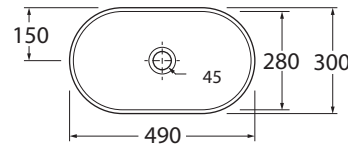

LALA04930000

lavabi/ washbasin

codice
code

Lavabo Oval da appoggio 49x30.
Oval over counter washbasin cm 49x30.

bianco lucido/ shiny white

LALA04930000BI

CM 49x30xh12

plt italy pz.90 - plt export pcs.135

kg 8

scala/scale 1:20 dimensioni/dimensions in mm

Gamma di colori disponibile per lavabo e copripiletta PILCE
Color range available for washbasins and drain cap PILCE

LUXURY

COLORS 1250°

Complementi/complements:

Codice
code

PILCE

kg 0,5

Piletta automatica ribassata senza troppo pieno
Flat automatic waste system without over flow

PILA

kg 0,5

TECHNICAL SHEET n°: 01	DESIGNER: OFFICINA AZZURRA	CODE: LALA04930000	Azzurra sanitari in ceramica S.p.a. via Civita Castellana snc 01030 Castel S.Elia (VT) - ITALY Tel. +39.0761 518155 Fax. +39.0761 514560	
SHEET FORMAT: A4	ISO	REVISION: 02	SCALE: 1:20	DATE: 26/07/2019
REGULATIONS: CE EN 14688 / EN31 / Dop-14688 *				
All the measurements respect the tolerances provided by the "AZZURRA QUALITY GUIDELINES".				