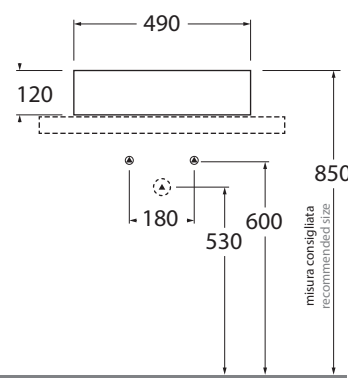

LALA04930000

lavabi/ washbasin

codice
code

Lavabo Oval da appoggio 49x30.
Oval over counter washbasin cm 49x30.

bianco lucido/ shiny white

LALA04930000BI

CM 49x30xh12

plt italy pz.90 - plt export pcs.135

kg 8

scala/scale 1:20 dimensioni/dimensions in mm

Gamma di colori disponibile per lavabo e copripiletta PILCE
Color range available for washbasins and drain cap PILCE

LUXURY

COLORS 1250°

Complementi/complements:

Codice
code

PILCE

kg 0,5

Piletta automatica ribassata senza troppo pieno
Flat automatic waste system without over flow

PILA

kg 0,5

TECHNICAL SHEET n°: 01	DESIGNER: OFFICINA AZZURRA	CODE: LALA04930000	Azzurra sanitari in ceramica S.p.a. via Civita Castellana snc 01030 Castel S.Elia (VT) - ITALY Tel. +39.0761 518155 Fax. +39.0761 514560	
SHEET FORMAT: A4	ISO	REVISION: 02	SCALE: 1:20	DATE: 26/07/2019
REGULATIONS: CE EN 14688 / EN31 / Dop-14688 *				
All the measurements respect the tolerances provided by the "AZZURRA QUALITY GUIDELINES".				