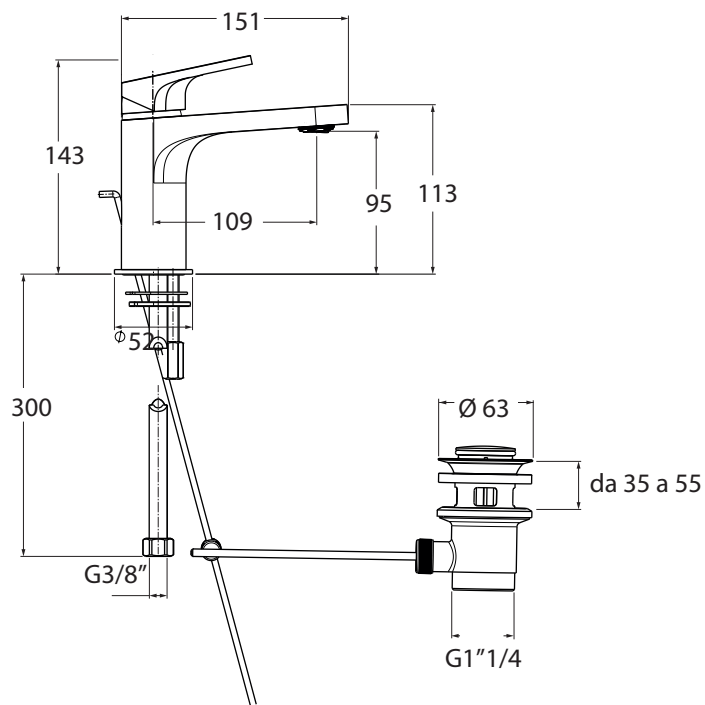

AN 21

con cartuccia joystick

codice  
code

Monocomando lavabo  
Single control washbasin mixer

AN 21

CM box 40x20 x h7

kg 1,9

scala/scale 1: 5 dimensioni/dimensions in mm

Rubinetteria. Taps.

TECHNICAL SHEET n°: <b>01</b>	DESIGNER: <b>ANGELETTI RUZZA</b>	CODE: <b>AN 21</b>	Azzurra sanitari in ceramica S.p.a. via Civita Castellana snc 01030 Castel S.Elia (VT) - ITALY Tel.+39.0761 518155 Fax.+39.0761 514560	
SHEET FORMAT: <b>A4</b>	ISO	REVISION: <b>022</b>	SCALE: <b>1:20</b>	DATE: <b>01/08/2019</b>
REGULATIONS				
All the measurements respect the tolerances provided by the "AZZURRA QUALITY GUIDELINES".				