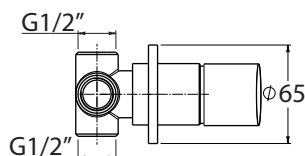

AZ 19T

con cartuccia $\varnothing 25$ mm

codice
code

Lavabo a parete, bocca tonda 100 mm
100 mm wall-mounted, round spout

AZ 19T

CM box 40x20 x h7

kg 1,2

scala/scale 1:5 dimensioni/dimensions in mm

Rubinetteria. Taps.

CR

Cromo
Chrome

BI

Bianco opaco
Matt white

NE

Nero opaco
Matt Black

TECHNICAL SHEET n°: 01	DESIGNER: ANGELETTI RUZZA	CODE: AZ 19T	Azzurra sanitari in ceramica S.p.a. via Civita Castellana snc 01030 Castel S.Elia (VT) - ITALY Tel. +39.0761 518155 Fax. +39.0761 514560	
SHEET FORMAT: A4	ISO	REVISION: 02	SCALE: 1:5	DATE: 09/10/2019
REGULATIONS				
All the measurements respect the tolerances provided by the "AZZURRA QUALITY GUIDELINES".				