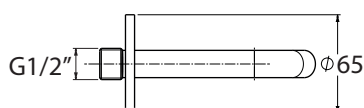

AZ 19T

con cartuccia $\varnothing 25$ mm

codice
code

Lavabo a parete, bocca tonda 100 mm
100 mm wall-mounted, round spout

AZ 19T

CM box 40x20 x h7

kg 1,2

scala/scale 1:5 dimensioni/dimensions in mm

Rubinetteria. Taps.

CR

Cromo
Chrome

BI

Bianco opaco
Matt white

NE

Nero opaco
Matt Black

TECHNICAL SHEET n°: 01	DESIGNER: ANGELETTI RUZZA	CODE: AZ 19T	Azzurra sanitari in ceramica S.p.a. via Civita Castellana snc 01030 Castel S.Elia (VT) - ITALY Tel. +39.0761 518155 Fax. +39.0761 514560	
SHEET FORMAT: A4	ISO	REVISION: 02	SCALE: 1:5	DATE: 09/10/2019
REGULATIONS				
All the measurements respect the tolerances provided by the "AZZURRA QUALITY GUIDELINES".				