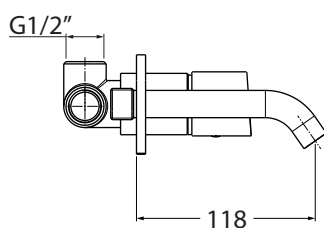

AZ 19T

con cartuccia $\varnothing 25$ mm

codice
code

Lavabo a parete, bocca tonda 100 mm
100 mm wall-mounted, round spout

AZ 19T

CM box 40x20 x h7

kg 1,2

scala/scale 1:5 dimensioni/dimensions in mm

Rubinetteria. Taps.

CR

Cromo
Chrome

BI

Bianco opaco
Matt white

NE

Nero opaco
Matt Black

TECHNICAL SHEET n°: 01	DESIGNER: ANGELETTI RUZZA	CODE: AZ 19T	Azzurra sanitari in ceramica S.p.a. via Civita Castellana snc 01030 Castel S.Elia (VT) - ITALY Tel. +39.0761 518155 Fax. +39.0761 514560	
SHEET FORMAT: A4	ISO	REVISION: 02	SCALE: 1:5	DATE: 09/10/2019
REGULATIONS				
All the measurements respect the tolerances provided by the "AZZURRA QUALITY GUIDELINES".				