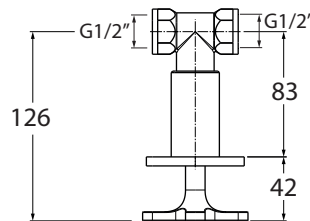

AZ 72

con cartuccia vitone ceramico

codice
code

Rubinetto incasso / arresto
Built-in mixer / shutoff valve

AZ 72

CM box 23x15 x h9

kg 0,7

scala/scale 1:5 dimensioni/dimensions in mm

Rubinetteria. Taps.

Cromo
Chrome

Bianco opaco
Matt white

Nero opaco
Matt Black

TECHNICAL SHEET n°: 01	DESIGNER: ANGELETTI RUZZA	CODE: AZ 72	Azzurra sanitari in ceramica S.p.a. via Civita Castellana snc 01030 Castel S.Elia (VT) - ITALY Tel.+39.0761 518155 Fax.+39.0761 514560		
SHEET FORMAT: A4	ISO	REVISION: 02	SCALE: 1:5	DATE: 09/10/2019	
REGULATIONS					
All the measurements respect the tolerances provided by the "AZZURRA QUALITY GUIDELINES".					