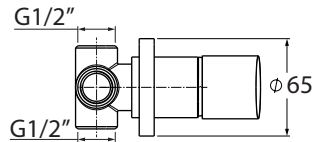

AZ 83A

con cartuccia ø25 mm

codice
code

Miscelatore incasso placca 65 mm
65 mm plate built-in mixer

AZ 83A

CM box 23 x 15 x h9

kg 1

scala/scale 1:5 dimensioni/dimensions in mm

Rubinetteria. Taps.

CR
Cromo
Chrome

BI
Bianco opaco
Matt white

NE
Nero opaco
Matt Black

TECHNICAL SHEET n°: 01	DESIGNER: ANGELETTI RUZZA	CODE: AZ 83A	Azzurra sanitari in ceramica S.p.a. via Civita Castellana snc 01030 Castel S.Elia (VT) - ITALY Tel.+39.0761 518155 Fax.+39.0761 514560	
SHEET FORMAT: A4	ISO	REVISION: 02	SCALE: 1:5	DATE: 09/10/2019
REGULATIONS				
All the measurements respect the tolerances provided by the "AZZURRA QUALITY GUIDELINES".				