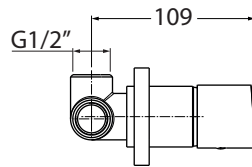

AZ 83A

con cartuccia ø25 mm

codice
code

Miscelatore incasso placca 65 mm
65 mm plate built-in mixer

AZ 83A

CM box 23 x 15 x h9

kg 1

scala/scale 1:5 dimensioni/dimensions in mm

Rubinetteria. Taps.

CR
Cromo
Chrome

BI
Bianco opaco
Matt white

NE
Nero opaco
Matt Black

TECHNICAL SHEET n°: 01	DESIGNER: ANGELETTI RUZZA	CODE: AZ 83A	Azzurra sanitari in ceramica S.p.a. via Civita Castellana snc 01030 Castel S.Elia (VT) - ITALY Tel.+39.0761 518155 Fax.+39.0761 514560	
SHEET FORMAT: A4	ISO	REVISION: 02	SCALE: 1:5	DATE: 09/10/2019
REGULATIONS				
All the measurements respect the tolerances provided by the "AZZURRA QUALITY GUIDELINES".				