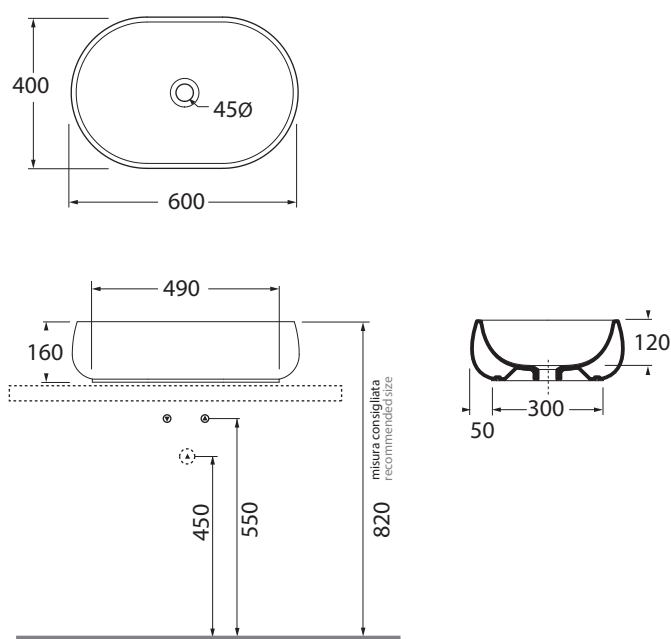

NULA06040000

lavabi sospesi e appoggio/ wall hung and over-counter washbasin

codice  
code

Lavabo Nuvola da appoggio 60x40.  
Nuvola over counter washbasin 60x40.

biancolucido/shiny white

NULA06040000BI

cotone/cotton

NULA06040000CT

CM 60x40xh16

plt italy pz.30 - plt export pcs.30

kg 13

scala/scale 1:20 dimensioni/dimensions in mm

COLORS 1250°

CT

cotone  
cotton

Complementi/complements:

Codice  
code

Piletta con tappo in ceramica  
free flow ceramic drain

kg 0,5

PILCE

Piletta con tappo in ceramica cotone  
free flow cotton ceramic drain

kg 0,5

PILCE

TECHNICAL SHEET n°: <b>01</b>	DESIGNER: <b>ANGELETTI RUZZA</b>	CODE: <b>NULA06040000</b>	Azzurra sanitari in ceramica S.p.a. via Civita Castellana snc 01030 Castel S.Elia (VT) - ITALY Tel.+39.0761 518155 Fax.+39.0761 514560	
SHEET FORMAT: <b>A4</b>	ISO	REVISION: <b>02</b>	SCALE: <b>1:20</b>	DATE: <b>29/07/2019</b>
REGULATIONS: <b>CE EN 14688 / EN31 / Dop-14688 *</b>				
All the measurements respect the tolerances provided by the "AZZURRA QUALITY GUIDELINES".				