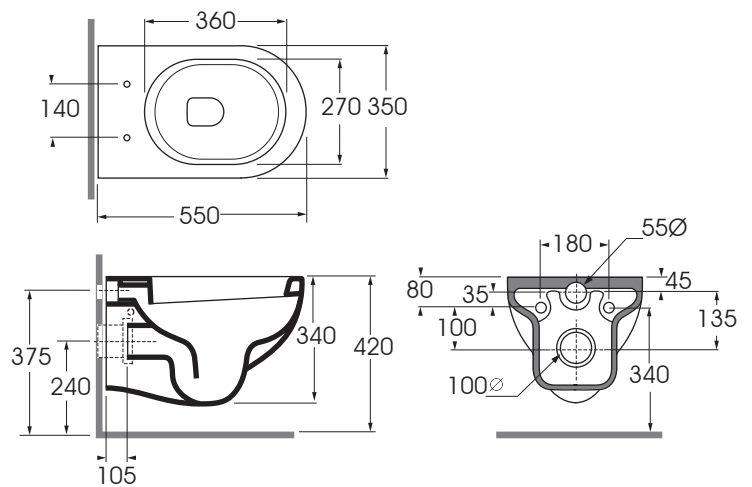

NUVKSP000000

sanitari sospesi 55/ wall hung sanitary wares

codice
code

Vaso Nuvola sospeso.
Nuvola wall hung Wc.

biancolucido/shiny white
cotone/cotton

NUVKSP000000BI
NUVKSP000000CT

CM 55x35xh34

plt italy pz.12 - plt export pcs.20

kg 21,5

Tecnologie/technologies:

scala/scale 1:20 dimensioni/dimensions in mm

COLORS 1250°

Complementi/complements:

Codice
code

Sedile termoindurente frizionato per vaso 55cm a sgancio rapido
Wrapover thermosetting soft close cover-seat for cm55 with quick release