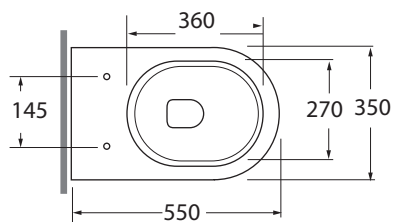

NUVCTP000000

sanitari terra 55/floor mounted sanitary wares

codice  
code

Vaso Nuvola con scarico a parete trasformabile a pavimento  
Nuvola Wall/Floor trap Wc

biancolucido/ shiny white  
cotone/ cotton

NUVCTP000000BI  
NUVCTP000000CT

CM 55x35xh42

plt italy pz.12 - plt export pcs.20

kg 27

Tecnologie/technologies:

watersaving

scala/scale 1:20 dimensioni/dimensions in mm

COLORS 1250°

CT

bianco lucido/ shiny white

NUV 1800

Curva tecnica per vaso normale e monoblocco  
Technical bend for standing and close coupled wc

CVT

TECHNICAL SHEET n°: <b>01</b>	DESIGNER: <b>ANGELETTI RUZZA</b>	CODE: <b>NUVCTP000000</b>	Azzurra sanitari in ceramica S.p.a. via Civita Castellana snc 01030 Castel S.Elia (VT) - ITALY Tel.+39.0761 518155 Fax.+39.0761 514560	
SHEET FORMAT: <b>A4</b>	ISO	REVISION: <b>02</b>	SCALE: <b>1:20</b>	DATE: <b>29/07/2019</b>
REGULATIONS: <b>CE EN 997 / EN33 / Dop-997 *</b>				
All the measurements respect the tolerances provided by the "AZZURRA QUALITY GUIDELINES".				