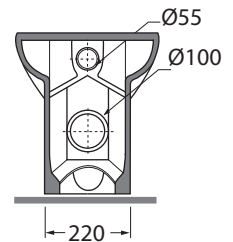

CM 55x35xh42

plt italy pz.12 - plt export pcs.20

kg 27

Tecnologie/technologies:

watersaving

scala/scale 1:20 dimensioni/dimensions in mm

COLORS 1250°

CT

bianco lucido/ shiny white

NUV 1800

Curva tecnica per vaso normale e monoblocco  
Technical bend for standing and close coupled wc

CVT

TECHNICAL SHEET n°: <b>01</b>	DESIGNER: <b>ANGELETTI RUZZA</b>	CODE: <b>NUVCTP000000</b>	Azzurra sanitari in ceramica S.p.a. via Civita Castellana snc 01030 Castel S.Elia (VT) - ITALY Tel.+39.0761 518155 Fax.+39.0761 514560	
SHEET FORMAT: <b>A4</b>	ISO	REVISION: <b>02</b>	SCALE: <b>1:20</b>	DATE: <b>29/07/2019</b>
REGULATIONS: <b>CE EN 997 / EN33 / Dop-997 *</b>				
All the measurements respect the tolerances provided by the "AZZURRA QUALITY GUIDELINES".				