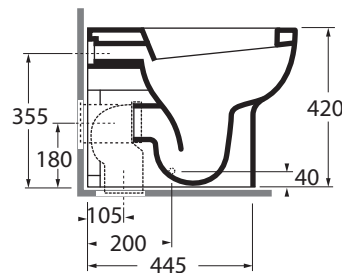

NUVCTP000000

sanitari terra 55/floor mounted sanitary wares

codice  
code

Vaso Nuvola con scarico a parete trasformabile a pavimento  
Nuvola Wall/Floor trap Wc

biancolucido/ shiny white  
cotone/ cotton

NUVCTP000000BI  
NUVCTP000000CT

CM 55x35xh42

plt italy pz.12 - plt export pcs.20

kg 27

Tecnologie/technologies:

watersaving

scala/scale 1:20 dimensioni/dimensions in mm

COLORS 1250°

CT

bianco lucido/ shiny white

NUV 1800

Curva tecnica per vaso normale e monoblocco  
Technical bend for standing and close coupled wc

CVT

TECHNICAL SHEET n°: <b>01</b>	DESIGNER: <b>ANGELETTI RUZZA</b>	CODE: <b>NUVCTP000000</b>	Azzurra sanitari in ceramica S.p.a. via Civita Castellana snc 01030 Castel S.Elia (VT) - ITALY Tel.+39.0761 518155 Fax.+39.0761 514560	
SHEET FORMAT: <b>A4</b>	ISO	REVISION: <b>02</b>	SCALE: <b>1:20</b>	DATE: <b>29/07/2019</b>
REGULATIONS: <b>CE EN 997 / EN33 / Dop-997 *</b>				
All the measurements respect the tolerances provided by the "AZZURRA QUALITY GUIDELINES".				