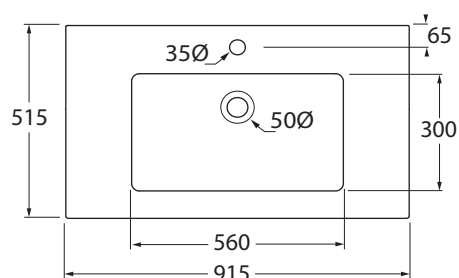

# AZZURRA®

SLLC09151TOM

lavabi/ washbasin

codice  
code

Consolle SLIM cm 91 appoggio/sospeso monoforo con doppia vasca  
SLIM 91 cm basins over-counter/ wall-hung one hole double sink consolle

bianco lucido/ shiny white

SLLC09151TOMBI

CM 91x51xh18

plt italy pz.16 - plt export pcs.

kg26

scala/scale 1:20 dimensioni/dimensions in mm

Complementi/complements:

Codice  
code

Codice  
code

Specificare il colore al momento dell'ordine

Maggiorazione più 50%

Specify the color when ordering

Price has to be 50% increased.

kg 0,5

PILCE/CO

TECHNICAL SHEET n°: <b>01</b>	DESIGNER: <b>ITALIAN SIGN</b>	CODE: <b>SLLC09151TOM</b>	Azzurra sanitari in ceramica S.p.a. via Civita Castellana snc 01030 Castel S.Elia (VT) - ITALY Tel. +39.0761 518155 Fax. +39.0761 514560	
SHEET FORMAT: <b>A4</b>	ISO	REVISION: <b>02</b>	SCALE:	DATE: <b>07/10/2018</b>
REGULATIONS: <b>CE EN 14688 / EN31 / Dop-14688 *</b>				
All the measurements respect the tolerances provided by the "AZZURRA QUALITY GUIDELINES".				