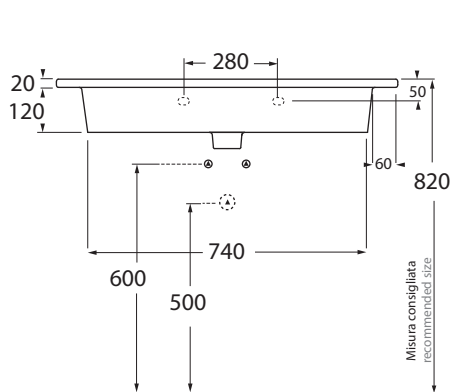

# AZZURRA®

SLLC09151TOM

lavabi/ washbasin

codice  
code

Consolle SLIM cm 91 appoggio/sospeso monoforo con doppia vasca  
SLIM 91 cm basins over-counter/ wall-hung one hole double sink consolle

bianco lucido/ shiny white

SLLC09151TOMBI

CM 91x51xh18

plt italy pz.16 - plt export pcs.

kg26

scala/scale 1:20 dimensioni/dimensions in mm

Complementi/complements:

Codice  
code

Codice  
code

Specificare il colore al momento dell'ordine

Maggiorazione più 50%

Specify the color when ordering

Price has to be 50% increased.

kg 0,5

PILCE/CO

TECHNICAL SHEET n°: <b>01</b>	DESIGNER: <b>ITALIAN SIGN</b>	CODE: <b>SLLC09151TOM</b>	Azzurra sanitari in ceramica S.p.a. via Civita Castellana snc 01030 Castel S.Elia (VT) - ITALY Tel. +39.0761 518155 Fax. +39.0761 514560	
SHEET FORMAT: <b>A4</b>	ISO	REVISION: <b>02</b>	SCALE:	DATE: <b>07/10/2018</b>
REGULATIONS: <b>CE EN 14688 / EN31 / Dop-14688 *</b>				
All the measurements respect the tolerances provided by the "AZZURRA QUALITY GUIDELINES".				