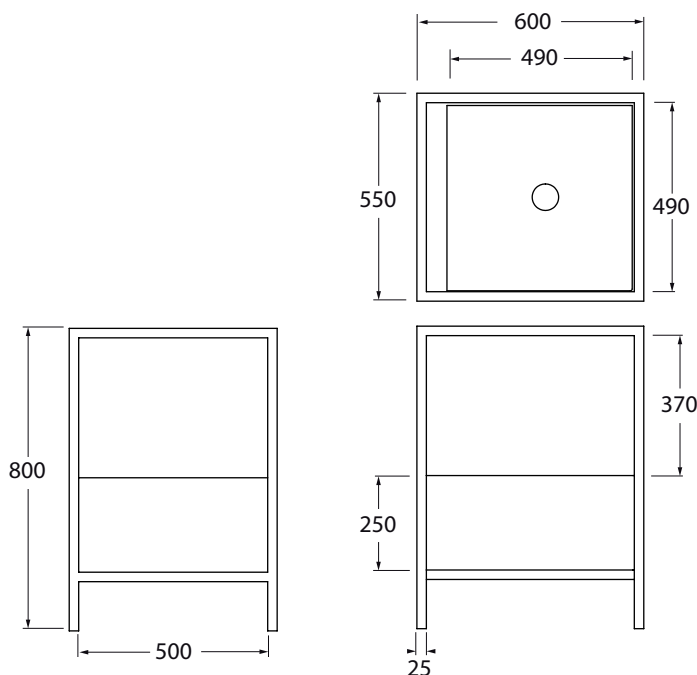

STA 60 01

codice  
code

Struttura a terra STAND 60cm in metallo verniciato completa di mensola "misura" 49 cm con foro centrato, e mobile in rovere con cassettone integrato.

Floor painted metal structure STAND 60 cm provided with ceramic custom made shelves 49 cm with central hole and oak furniture with one drawers.

Struttura a terra STAND 60cm in metallo verniciato completa di mensola "misura" 49 cm con foro centrato, e mobile bianco con cassettone integrato.

Floor painted metal structure STAND 60 cm provided with ceramic custom made shelves 49 cm with central hole and white furniture with one drawers.

cotone/ cotton

STA 60BB 01

antracite/ anthracite

STA 60GB 01

Cm 75x55xh80

plt Italy pz. - plt export pcs.

kg 45,5

scala/scale 1:20 dimensioni/dimensions in mm