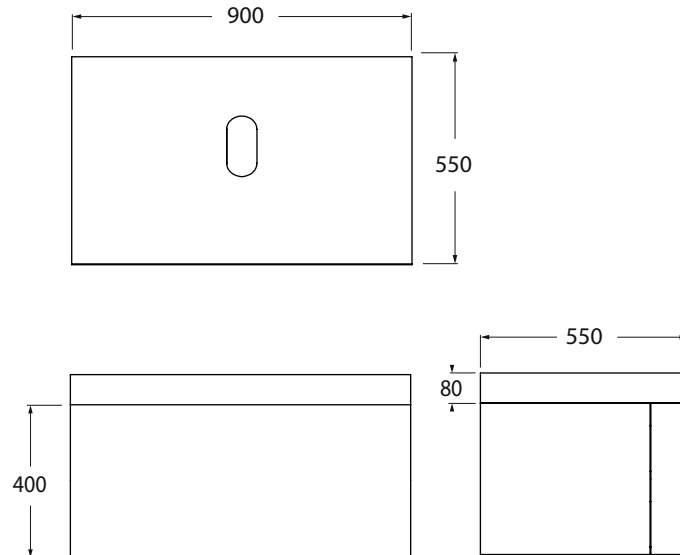

PRUMB 90X55B

Mobile sospeso STIVA rovere con cassettone rovere.  
STIVA oak wall hung furniture with oak drawer.

PRUMB 90X55R

CM 90x55xh48

plt italy pz.15 - plt export pcs.20

kg 27

scala/scale 1:20 dimensioni/dimensions in mm

TECHNICAL SHEET n°: <b>01</b>	DESIGNER: <b>OFFICINA AZZURRA</b>	CODE: <b>PRUMB 90X55</b>			Azzurra sanitari in ceramica S.p.a. via Civita Castellana snc 01030 Castel S.Elia (VT) - ITALY Tel.+39.0761 518155 Fax.+39.0761 514560
SHEET FORMAT: <b>A4</b>	ISO	REVISION: <b>02</b>	SCALE: <b>1:20</b>	DATE: <b>09/10/2018</b>	
REGULATIONS					
All the measurements respect the tolerances provided by the "AZZURRA QUALITY GUIDELINES".					