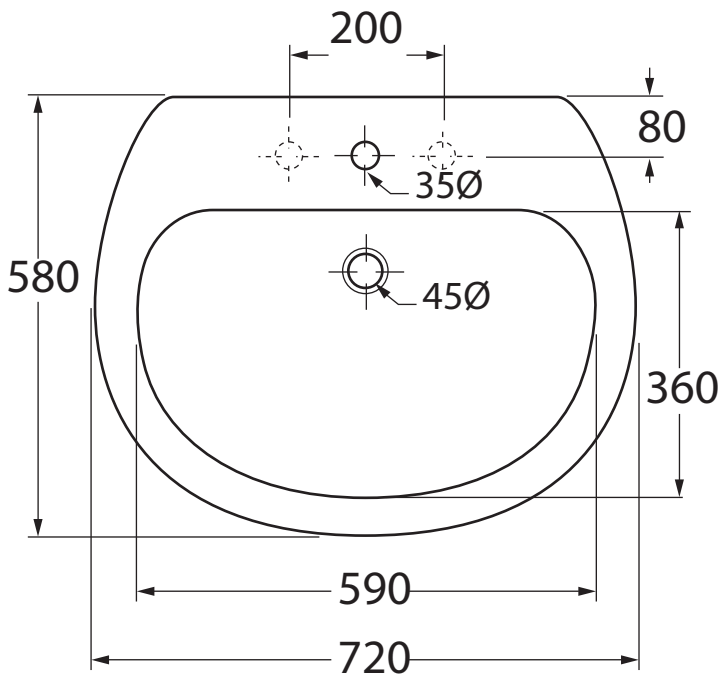

AFR 200

Lavabo monoforo predisposto a tre fori
One-hole- wash/basin arranged for three-holes

Dimensioni/dimensions: 72x58xH24 cm
Pesi/weight: 21 kg

AFR 300

Colonna
Podestal

Dimensioni/dimensions: 18xH66 cm
Peso/weight: 11 kg