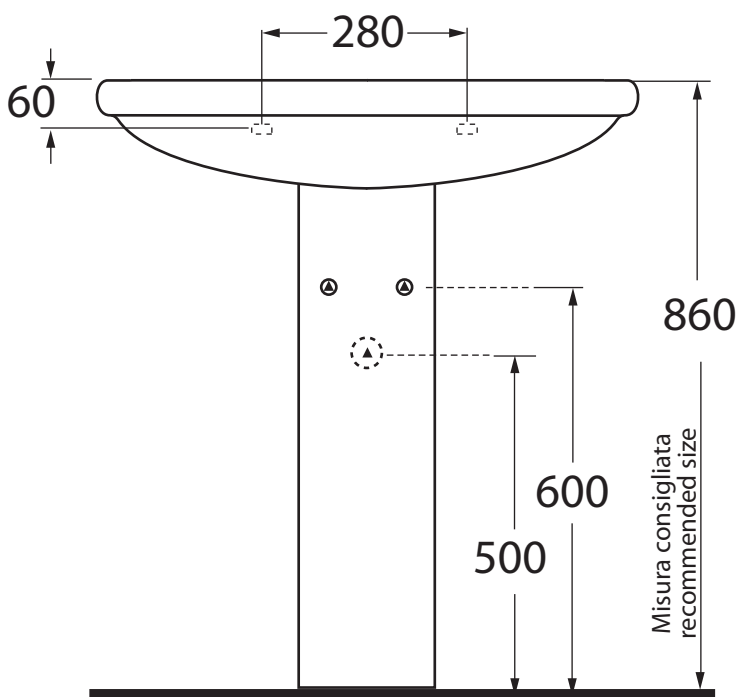

AFR 200

Lavabo monoforo predisposto a tre fori
One-hole- wash/basin arranged for three-holes

Dimensioni/dimensions: 72x58xH24 cm
Pesi/weight: 21 kg

AFR 300

Colonna
Podestal

Dimensioni/dimensions: 18xH66 cm
Peso/weight: 11 kg