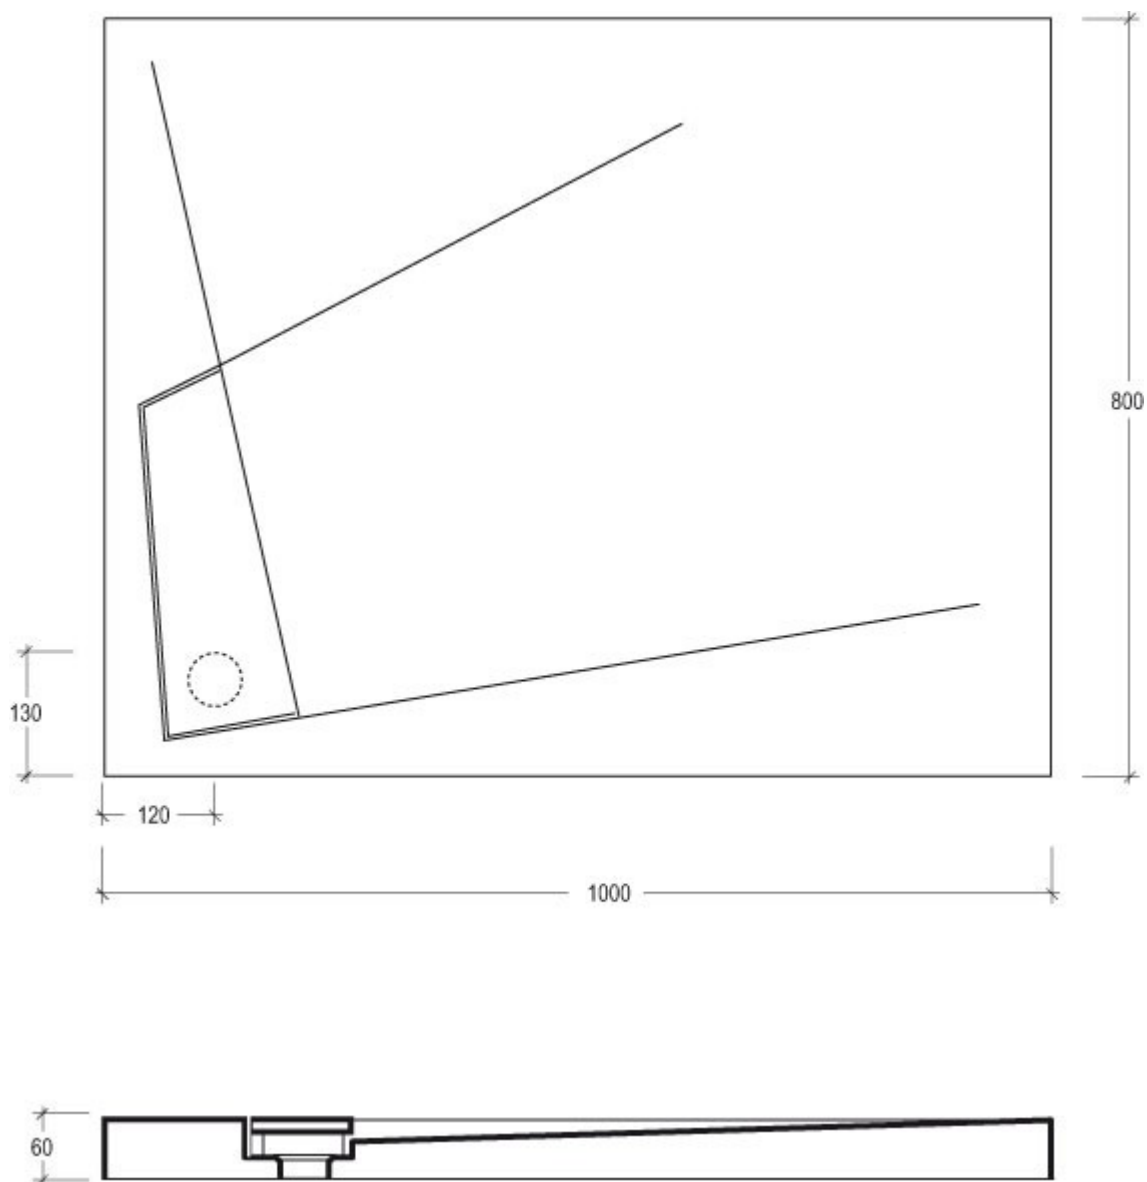

**Oz**

**Piatto doccia Oz cm 80x100xh6**

*Shower tray Oz cm 80x100xh6*

**code:PDOZ100**