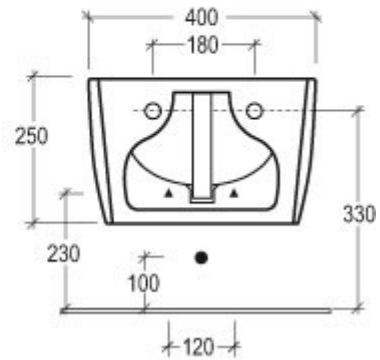

Lilac

Vaso Lilac sospeso

Wc Lilac wall-hung

code:LIWCSO

Lilac

Bidet Lilac sospeso monoforo

Bidet Lilac wall-hung one-hole

code:LIBISO