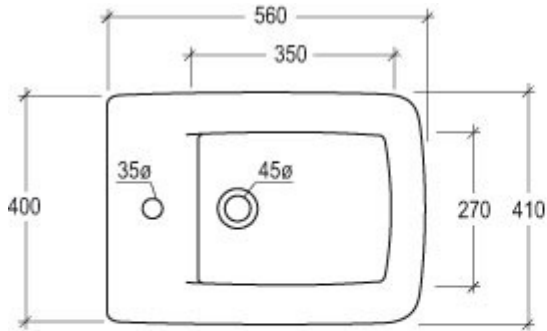

Lilac

Vaso Lilac sospeso

Wc Lilac wall-hung

code:LIWCSO

Lilac

Bidet Lilac sospeso monoforo

Bidet Lilac wall-hung one-hole

code:LIBISO