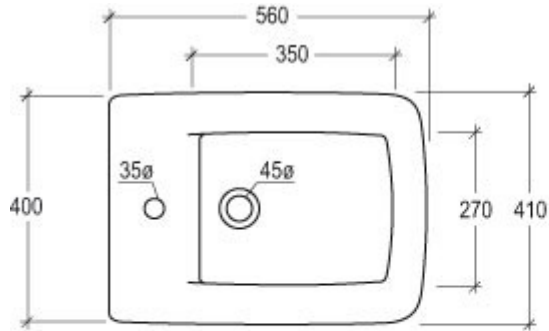

Lilac

Bidet Lilac monoforo (tre fori su richiesta)

Bidet Lilac one hole (three holes on request)

code:LIBI01