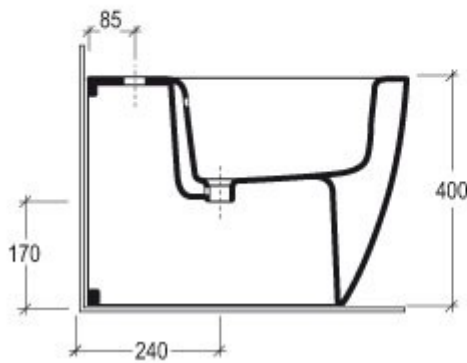

### Vaso Lilac scarico a parete convertibile a pavimento, mediante curva tecnica

*Wc Lilac wall drain suitable for floor drain with technical elbow*

**code:LIWC01**

### Bidet Lilac monoforo (tre fori su richiesta)

*Bidet Lilac one hole (three holes on request)*

**code:**LIBI01