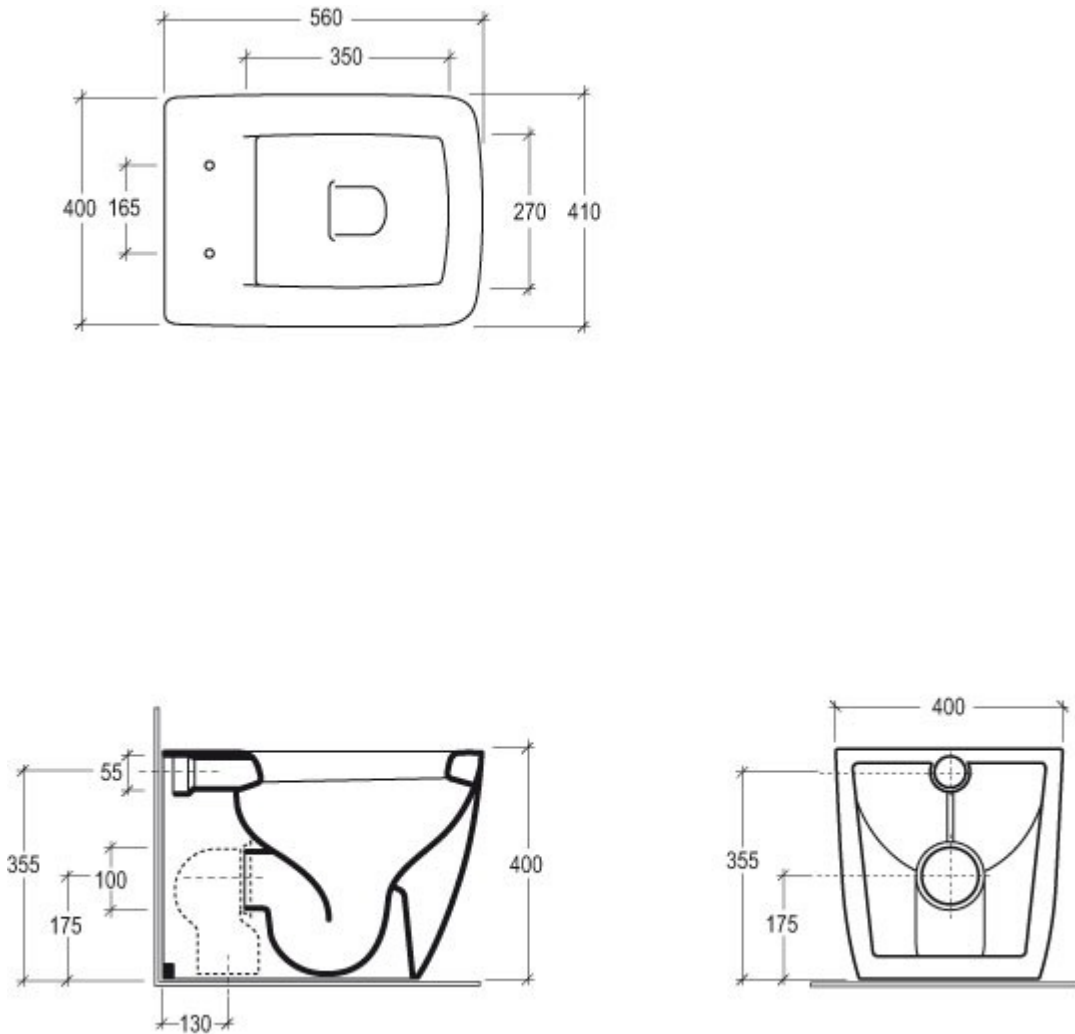

### Vaso Lilac scarico a parete convertibile a pavimento, mediante curva tecnica

*Wc Lilac wall drain suitable for floor drain with technical elbow*

**code:LIWC01**

### Bidet Lilac monoforo (tre fori su richiesta)

*Bidet Lilac one hole (three holes on request)*

**code:**LIBI01