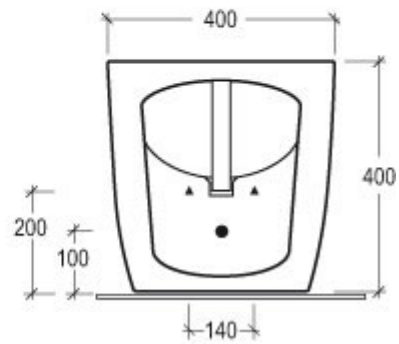

Lilac

Bidet Lilac monoforo (tre fori su richiesta)

Bidet Lilac one hole (three holes on request)

code:LIBI01