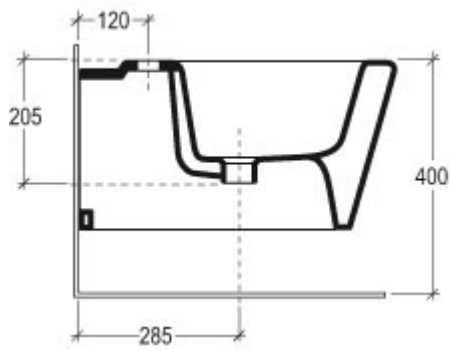

**Race**

**Vaso Race sospeso**

*Wc Race wall-hung*

**code:RAWCSO**

### Bidet Race sospeso monoforo (tre fori su richiesta)

*Bidet Race wall-hung one-hole (three holes on request)*

**code:**RABISO