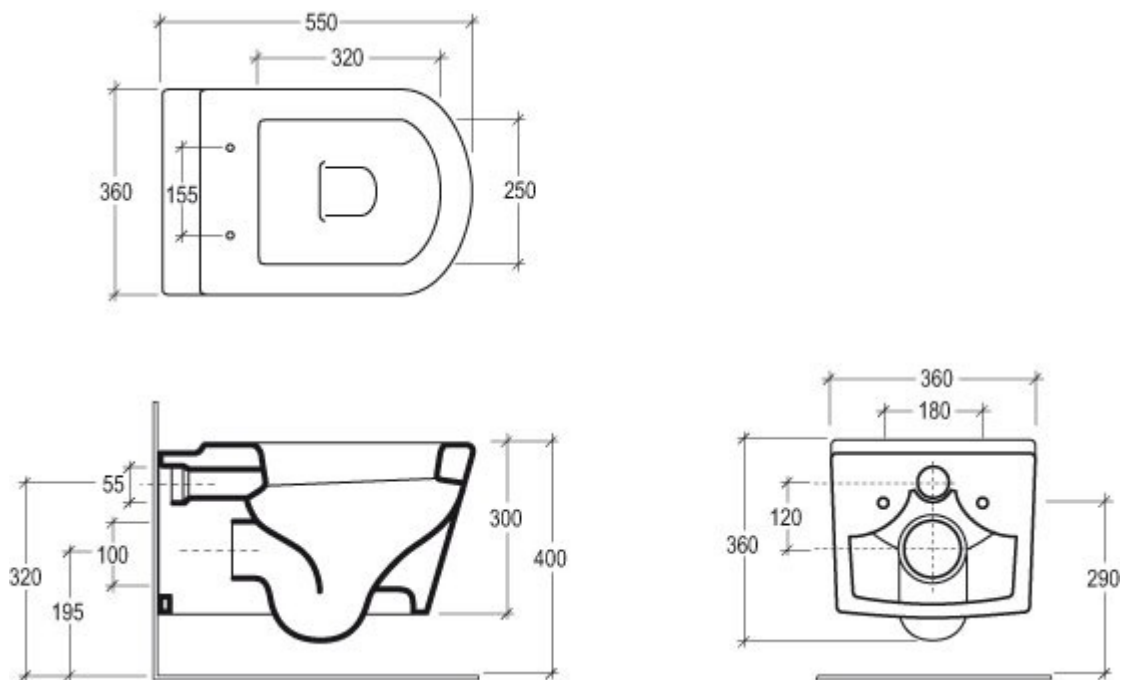

**Race**

**Vaso Race sospeso**

*Wc Race wall-hung*

**code:RAWCSO**

## Race

### Bidet Race sospeso monoforo (tre fori su richiesta)

*Bidet Race wall-hung one-hole (three holes on request)*

**code:**RABISO