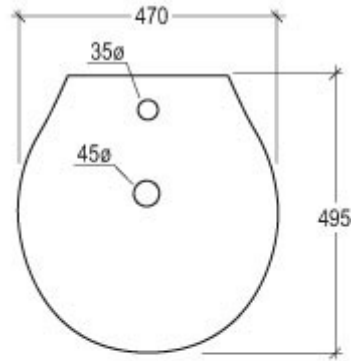

Touch

Lavabo Touch monoforo cm 47 appoggio o sospeso

Countertop or wall-hung washbasin Touch one hole cm 47

code:TOLAV47