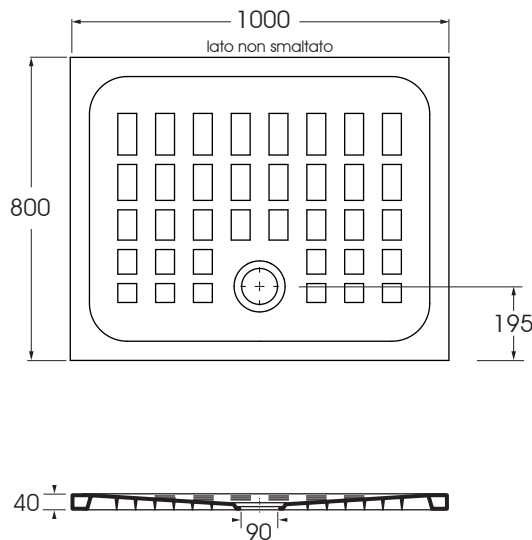

CBPD10008040 piatto doccia/ shower tray

codice
code

Piatto doccia Cube h4 cm 100 X 80
Cube h4 cm 100 X 80 shower tray.

bianco lucido/ shiny white

CBPD10008040BI

CM 100x80xh4

scatole/box 1

kg 32,5

scala/scale 1:20 dimensioni/dimensions in mm

Complementi/complements:

: Codice
code

: Codice
code

Piletta doccia cromo 1" 1/4 di diametro (ø 90)
con tappo in ABS e completa di curva terminale.
1" 1/4 (ø 90) diameter waste system for shower tray
provided with ABS top and terminal bend.

SIF/FR

Piletta doccia 1" 1/4 di diametro (ø 90)
con tappo in ABS e completa di curva terminale.
1" 1/4 (ø 90) diameter waste system for shower tray
provided with ABS top and terminal bend.

SIF/FRC

Specificare il colore al momento dell'ordine
Specify the color when ordering

TECHNICAL SHEET n°: 01	DESIGNER: OFFICINA AZZURRA	CODE: CBPD10008040	Azzurra sanitari in ceramica S.p.a. via Civita Castellana snc 01030 Castel S.Elia (VT) - ITALY Tel.+39.0761 518155 Fax.+39.0761 514560	
SHEET FORMAT: A4	ISO	REVISION: 01	SCALE: 1:20	DATE: 01/08/2019
REGULATIONS: EN 14527 / EN33 / Dop-14527 *				
All the measurements respect the tolerances provided by the "AZZURRA QUALITY GUIDELINES".				