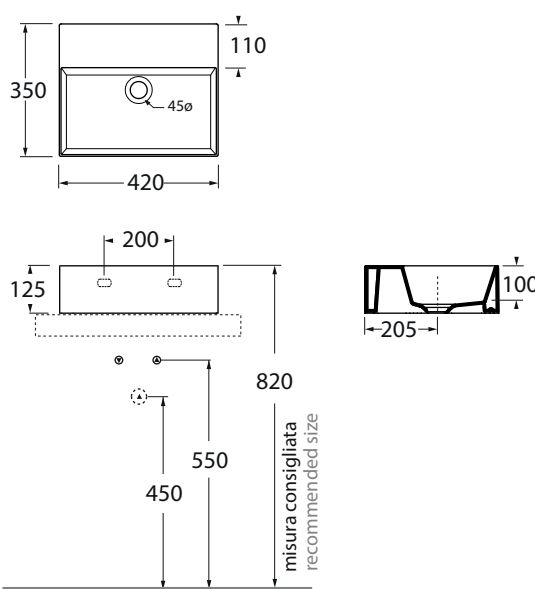

ELLP042350Q0

lavabi/ washbasin

codice  
code

Lavabo SQUARED cm 42x35 da appoggio.  
Squared cm 42x35 over counter washbasin.

bianco lucido/shiny white

ELLP042350Q0BI

finiture COLORS 1250°/COLORS 1250° finishing

ELLP042350Q0 MK/CR/NR/OC

finiture LUXURY/Le malteceramiche finishing

ELLP042350Q0 ...

(Specificare il colore al momento dell'ordine/Specify the color when ordering)

ELLP042350Q0 OG/PL/OR

CM 45x38XH12,5

plt Italy pz. 24 - plt export pcs. 50

kg 11

scala/scale 1:20 dimensioni/dimensions in mm

Gamma di colori disponibile per lavabo e copripiletta PILCE

Color range available for washbasins and drain cap PILCE

COLORS 1250°

LUXURY

le MALTECERAMICHE

Complementi/complements:

SHEET FORMAT: **A4** ISO REVISION: **02** SCALE: **1:20** DATE: **22/07/2019**

REGULATIONS: **CE EN 14688 / EN31 / Dop-14688**

All the measurements respect the tolerances provided by the "AZZURRA QUALITY GUIDELINES".