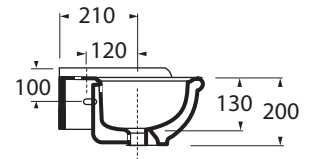

JULS04141TOM

JUBILAEUM lavabi/washbasins

codice
code

Lavabo Jubilaeum sospeso mono foro cm 41x41.
Jubilaeum washbasin wall-hung 1 taphole cm 41x41.

bianco lucido/shiny white

JULS04141TOMBI

CM 41x41xh20

plt italy pz.12 - plt export pcs.20

kg 12

scala/scale 1:20 dimensioni/dimensions in mm

Complementi/complements:

: Codice
: code

Piletta automatica con troppo pieno
Automatic waste system with over flow

PILTR

kg 0,5

TECHNICAL SHEET n°: 01	DESIGNER: OFFICINA AZZURRA	CODE: JULS04141TOM	Azzurra sanitari in ceramica S.p.a. via Civita Castellana snc 01030 Castel S.Elia (VT) - ITALY Tel.+39.0761 518155 Fax.+39.0761 514560		
SHEET FORMAT: A4	ISO	REVISION: 02	SCALE: 1:20	DATE: 26/07/2019	
REGULATIONS: CE EN 14688 / EN31 / Dop-14688 *					
All the measurements respect the tolerances provided by the "AZZURRA QUALITY GUIDELINES".					