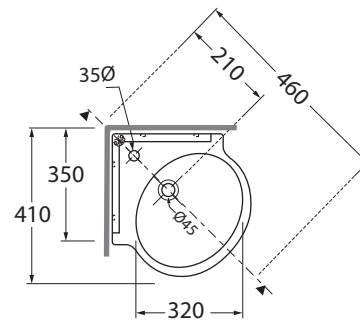

JULS04141TOM

JUBILAEUM lavabi/washbasins

codice
code

Lavabo Jubilaeum sospeso mono foro cm 41x41.
Jubilaeum washbasin wall-hung 1 taphole cm 41x41.

bianco lucido/shiny white

JULS04141TOMBI

CM 41x41xh20

plt italy pz.12 - plt export pcs.20

kg 12

scala/scale 1:20 dimensioni/dimensions in mm

Complementi/complements:

: Codice
: code

Piletta automatica con troppo pieno
Automatic waste system with over flow

PILTR

kg 0,5

TECHNICAL SHEET n°: 01	DESIGNER: OFFICINA AZZURRA	CODE: JULS04141TOM	Azzurra sanitari in ceramica S.p.a. via Civita Castellana snc 01030 Castel S.Elia (VT) - ITALY Tel.+39.0761 518155 Fax.+39.0761 514560		
SHEET FORMAT: A4	ISO	REVISION: 02	SCALE: 1:20	DATE: 26/07/2019	
REGULATIONS: CE EN 14688 / EN31 / Dop-14688 *					
All the measurements respect the tolerances provided by the "AZZURRA QUALITY GUIDELINES".					