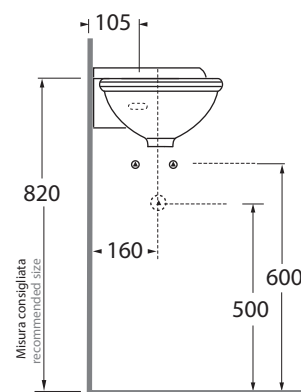

JULS04141TOM

JUBILAEUM lavabi/washbasins

codice
code

Lavabo Jubilaeum sospeso mono foro cm 41x41.
Jubilaeum washbasin wall-hung 1 taphole cm 41x41.

bianco lucido/shiny white

JULS04141TOMBI

CM 41x41xh20

plt italy pz.12 - plt export pcs.20

kg 12

scala/scale 1:20 dimensioni/dimensions in mm

Complementi/complements:

: Codice
: code

Piletta automatica con troppo pieno
Automatic waste system with over flow

PILTR

kg 0,5

TECHNICAL SHEET n°: 01	DESIGNER: OFFICINA AZZURRA	CODE: JULS04141TOM	Azzurra sanitari in ceramica S.p.a. via Civita Castellana snc 01030 Castel S.Elia (VT) - ITALY Tel.+39.0761 518155 Fax.+39.0761 514560		
SHEET FORMAT: A4	ISO	REVISION: 02	SCALE: 1:20	DATE: 26/07/2019	
REGULATIONS: CE EN 14688 / EN31 / Dop-14688 *					
All the measurements respect the tolerances provided by the "AZZURRA QUALITY GUIDELINES".					