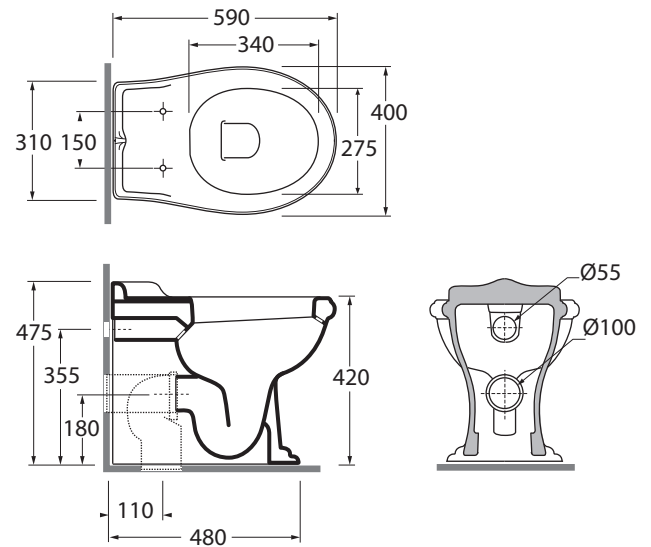

JUVCTP000000

JUBILAEUM sanitari a terra filomuro 59/back to wall sanitary

codice
code

Vaso Jubilaeum filo muro con scarico a parete.
Jubilaeum wall trap WC convertible into floor trap.

bianco lucido/ shiny white

JUVCTP000000BI

CM 59x40xh42

plt italy pz.15 - plt export pcs.20

kg 24

scala/scale 1:20 dimensioni/dimensions in mm

Complementi/complements:

Codice
code

Sedile termoisolante avvolgente per vaso
Wrapover thermosetting cover-seat

bianco lucido/ shiny white

JC 1800 TI

Copriwater in poliestere
Polyester cover-seat

bianco lucido/ shiny white

JC 1800 LM

bianco lucido FRIZIONATO/ soft close shiny white

JC 1800/F

Copriwater in noce massello
Solid walnut-wood cover-seat

JC 1800 TI

JC 1800 NM/F

Curva tecnica per vaso normale e monoblocco
Technical bend for standing and close coupled wc

Codice
code

CVT

TECHNICAL SHEET n°: 01	DESIGNER: OFFICINA AZZURRA	CODE: JUVCTP000000	Azzurra sanitari in ceramica S.p.a. via Civita Castellana snc 01030 Castel S.Elia (VT) - ITALY Tel.+39.0761 518155 Fax.+39.0761 514560		
SHEET FORMAT: A4	ISO	REVISION: 02	SCALE: 1:20	DATE: 26/07/2019	
REGULATIONS: EN 997 / EN33 / Dop-997 *					
All the measurements respect the tolerances provided by the "AZZURRA QUALITY GUIDELINES".					

* Regulations here shown are exclusively referred to ceramic items