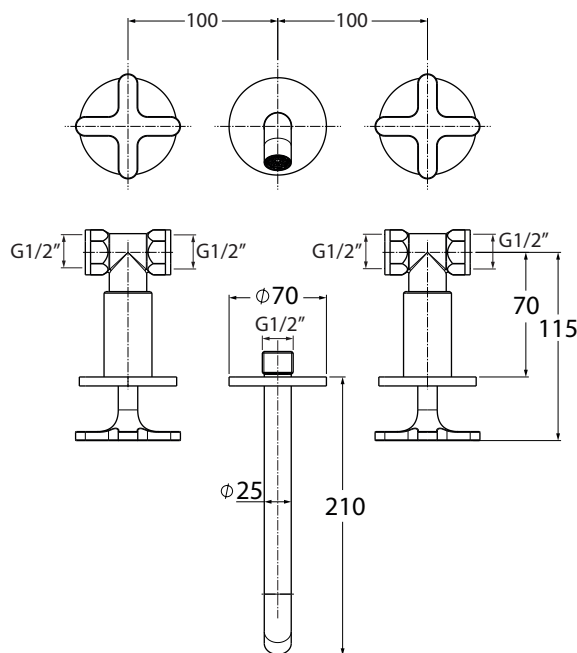

AZ 1120

con cartuccia vitone ceramico

codice
code

Gruppo lavabo 3 fori parete bocca $\phi 25$ lunghezza 210 mm
 $\phi 25$ spout, 3 hole wall-mounted basin mixer, 210 mm length

AZ 1120

CM box 42x25 x h7

kg 2,6

scala/scale 1:5 dimensioni/dimensions in mm

Rubinetteria. Taps.

CR
Cromo
Chrome

BI
Bianco opaco
Matt white

NE
Nero opaco
Matt Black

TECHNICAL SHEET n°: 01	DESIGNER: ANGELETTI RUZZA	CODE: AZ 1120	Azzurra sanitari in ceramica S.p.a. via Civita Castellana snc 01030 Castel S.Elia (VT) - ITALY Tel. +39.0761 518155 Fax. +39.0761 514560	
SHEET FORMAT: A4	ISO	REVISION: 02	SCALE: 1:5	DATE: 08/10/2019
REGULATIONS				
All the measurements respect the tolerances provided by the "AZZURRA QUALITY GUIDELINES".				