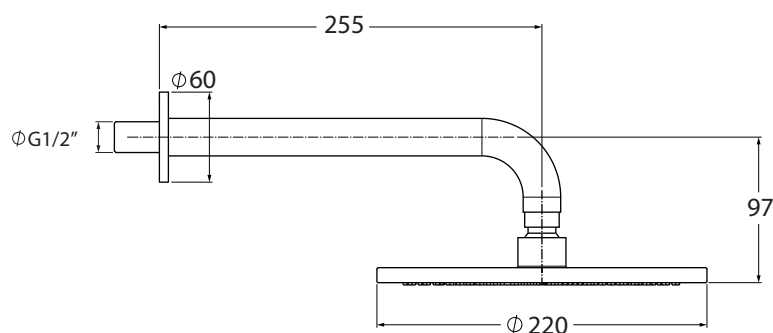

3399

con cartuccia vitone ceramico

codice
code

Soffione
Headshower

3399

CM box 42x25 x h7

kg 1,4

scala/scale 1:5 dimensioni/dimensions in mm

Rubinetteria. Taps.

CR

Cromo
Chrome

BI

Bianco opaco
Matt white

NE

Nero opaco
Matt Black

TECHNICAL SHEET n°: 01	DESIGNER: ANGELETTI RUZZA	CODE: 3399	Azzurra sanitari in ceramica S.p.a. via Civita Castellana snc 01030 Castel S.Elia (VT) - ITALY Tel. +39.0761 518155 Fax. +39.0761 514560		
SHEET FORMAT: A4	ISO	REVISION: 02	SCALE: 1:5	DATE: 09/10/2019	
REGULATIONS All the measurements respect the tolerances provided by the "AZZURRA QUALITY GUIDELINES".					