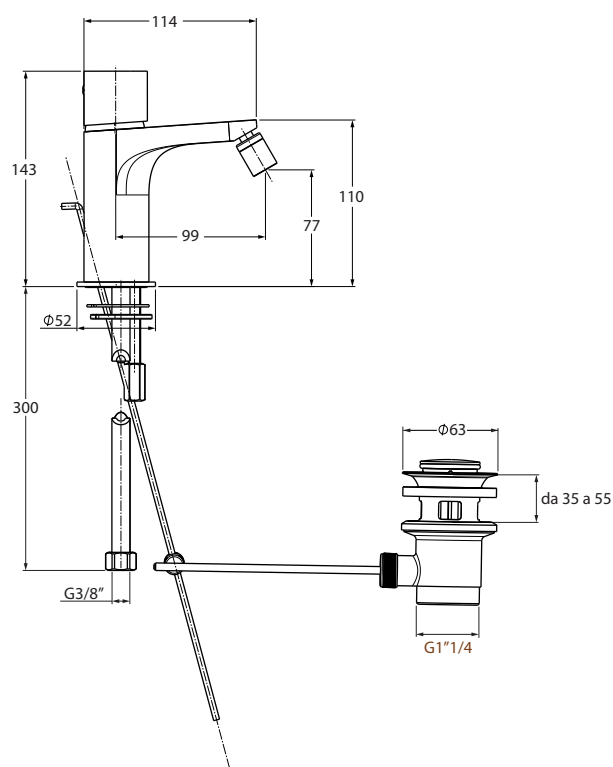

AZ 45

con cartuccia joystick

codice  
code

Monocomando bidet  
Single control bidet mixer

AZ 45

CM box 40x20 x h7

kg 1,7

scala/scale 1:5 dimensioni/dimensions in mm

Rubinetteria. Taps.

CR  
Cromo  
Chrome

BI  
Bianco opaco  
Matt white

NE  
Nero opaco  
Matt Black

TECHNICAL SHEET n°: <b>01</b>	DESIGNER: <b>ANGELETTI RUZZA</b>	CODE: <b>AZ 45</b>	Azzurra sanitari in ceramica S.p.a. via Civita Castellana snc 01030 Castel S.Elia (VT) - ITALY Tel. +39.0761 518155 Fax. +39.0761 514560	
SHEET FORMAT: <b>A4</b>	ISO	REVISION: <b>02</b>	SCALE: <b>1:5</b>	DATE: <b>09/10/2019</b>
REGULATIONS				
All the measurements respect the tolerances provided by the "AZZURRA QUALITY GUIDELINES".				