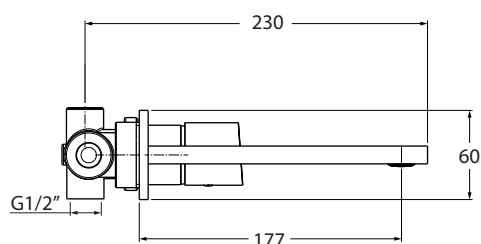

AZ P19

con cartuccia ø25 mm

codice
code

Lavabo a parete, bocca quadra
Wall-mounted, square spout, washbasin mixer

AZ P19

CM box 40x20 x h7

kg 2

scala/scale 1:5 dimensioni/dimensions in mm

Rubinetteria. Taps.

Cromo
Chrome

Bianco opaco
Matt white

Nero opaco
Matt Black

TECHNICAL SHEET n°: 01	DESIGNER: ANGELETTI RUZZA	CODE: AZ P19	Azzurra sanitari in ceramica S.p.a. via Civita Castellana snc 01030 Castel S.Elia (VT) - ITALY Tel. +39.0761 518155 Fax. +39.0761 514560		
SHEET FORMAT: A4	ISO	REVISION: 02	SCALE: 1:5	DATE: 08/10/2019	
REGULATIONS All the measurements respect the tolerances provided by the "AZZURRA QUALITY GUIDELINES".					