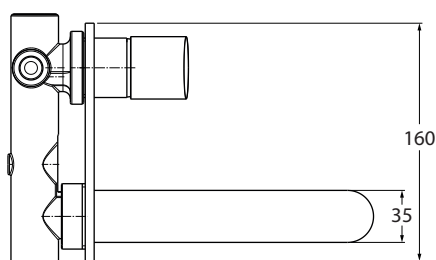

AZ P19

con cartuccia ø25 mm

codice
code

Lavabo a parete, bocca quadra
Wall-mounted, square spout, washbasin mixer

AZ P19

CM box 40x20 x h7

kg 2

scala/scale 1:5 dimensioni/dimensions in mm

Rubinetteria. Taps.

Cromo
Chrome

Bianco opaco
Matt white

Nero opaco
Matt Black

TECHNICAL SHEET n°: 01	DESIGNER: ANGELETTI RUZZA	CODE: AZ P19	Azzurra sanitari in ceramica S.p.a. via Civita Castellana snc 01030 Castel S.Elia (VT) - ITALY Tel. +39.0761 518155 Fax. +39.0761 514560		
SHEET FORMAT: A4	ISO	REVISION: 02	SCALE: 1:5	DATE: 08/10/2019	
REGULATIONS All the measurements respect the tolerances provided by the "AZZURRA QUALITY GUIDELINES".					