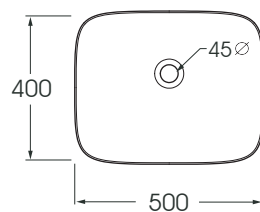

PRLN05040000

lavabi/washbasin

codice  
code

Lavabo Prua 50 senza foro appoggio/incasso.  
Prua cm 50 over counter/inset no hole washbasin.

biancolucido/shiny white

PRLN05040000BI

CM 50x40xh15

plt italy pz.26 - plt export pcs.50

kg 11,5

scala/scale 1:20 dimensioni/dimensions in mm

Complementi/complements:

Codice  
code

Piletta automatica ribassata senza troppo pieno  
Flat automatic waste system without over flow

PILA

kg 0,5

TECHNICAL SHEET n°: <b>01</b>	DESIGNER: <b>MARCO ZITO</b>	CODE: <b>PRLN05040000</b>	Azzurra sanitari in ceramica S.p.a. via Civita Castellana snc 01030 Castel S.Elia (VT) - ITALY Tel.+39.0761 518155 Fax.+39.0761 514560	
SHEET FORMAT: <b>A4</b>	ISO	REVISION: <b>02</b>	SCALE: <b>1:20</b>	DATE: <b>08/10/2019</b>
REGULATIONS: <b>CE EN 14688 / EN31 / Dop-14688 *</b>				
All the measurements respect the tolerances provided by the "AZZURRA QUALITY GUIDELINES".				