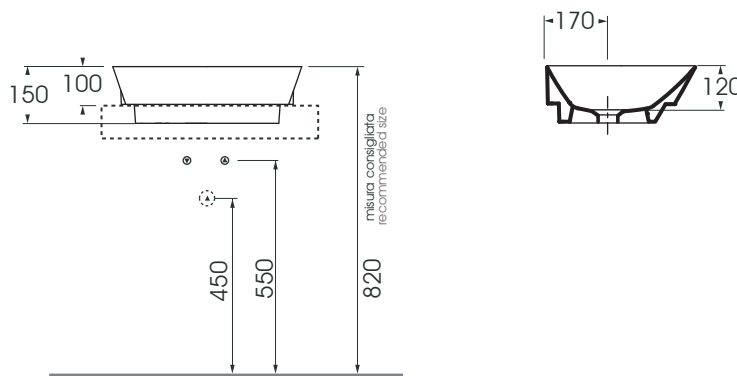

PRLN05040000

lavabi/washbasin

codice  
code

Lavabo Prua 50 senza foro appoggio/incasso.  
Prua cm 50 over counter/inset no hole washbasin.

biancolucido/shiny white

PRLN05040000BI

CM 50x40xh15

plt italy pz.26 - plt export pcs.50

kg 11,5

scala/scale 1:20 dimensioni/dimensions in mm

Complementi/complements:

Codice  
code

Piletta automatica ribassata senza troppo pieno  
Flat automatic waste system without over flow

PILA

kg 0,5

TECHNICAL SHEET n°: <b>01</b>	DESIGNER: <b>MARCO ZITO</b>	CODE: <b>PRLN05040000</b>	Azzurra sanitari in ceramica S.p.a. via Civita Castellana snc 01030 Castel S.Elia (VT) - ITALY Tel.+39.0761 518155 Fax.+39.0761 514560	
SHEET FORMAT: <b>A4</b>	ISO	REVISION: <b>02</b>	SCALE: <b>1:20</b>	DATE: <b>08/10/2019</b>
REGULATIONS: <b>CE EN 14688 / EN31 / Dop-14688 *</b>				
All the measurements respect the tolerances provided by the "AZZURRA QUALITY GUIDELINES".				