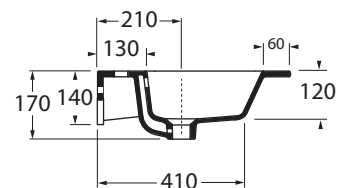

CONSOLLE slim

AZZURRA®

SLLC10651TOM lavabi/ washbasin

codice
code

Consolle SLIM cm 106 appoggio/sospeso monoforo con doppia vasca
SLIM 106 cm basins over-counter/ wall-hung one hole double sink consolle

bianco lucido/ shiny white

SLLC10651TOMBI

CM 106x51xh18

plt italy pz.14 - plt export pcs.

kg29

scala/scale 1:20 dimensioni/dimensions in mm

Complementi/complements:

Codice
code

Codice
code

Maggiorazione più 50%

Specify the color when ordering

Price has to be 50% increased.

kg 0,5

PILCE/CO

TECHNICAL SHEET n°: 01	DESIGNER: ITALIAN SIGN	CODE: SLLC10651TOM	Azzurra sanitari in ceramica S.p.a. via Civita Castellana snc 01030 Castel S.Elia (VT) - ITALY Tel.+39.0761 518155 Fax.+39.0761 514560	
SHEET FORMAT: A4	ISO	REVISION: 02	SCALE:	DATE: 07/10/2018
REGULATIONS: CE EN 14688 / EN31 / Dop-14688 *				
All the measurements respect the tolerances provided by the "AZZURRA QUALITY GUIDELINES".				