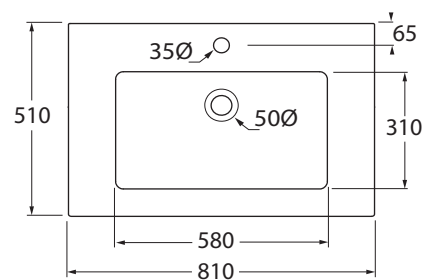

# AZZURRA®

SLLC08151TOM lavabi/ washbasin

codice  
code

Consolle SLIM cm 81 appoggio/sospeso monoforo con doppia vasca  
SLIM 81 cm basins over-counter/ wall-hung one hole double sink consolle

bianco lucido/ shiny white

SLLC08151T0MBI

CM 81x51xh17

plt italy pz.16 - plt export pcs.

kg26

scala/scale 1:20 dimensioni/dimensions in mm

Complementi/complements:

codice  
code

codice  
code

Specificare il colore al momento dell'ordine

Maggiorazione più 50%

Specify the color when ordering

Price has to be 50% increased.

kg 0,5

PILCE/CO

TECHNICAL SHEET n°: <b>01</b>	DESIGNER: <b>ITALIAN SIGN</b>	CODE: <b>SLLC08151TOM</b>	Azzurra sanitari in ceramica S.p.a. via Civita Castellana snc 01030 Castel S.Elia (VT) - ITALY Tel.+39.0761 518155 Fax.+39.0761 514560	
SHEET FORMAT: <b>A4</b>	ISO	REVISION: <b>02</b>	SCALE:	DATE: <b>07/10/2018</b>
REGULATIONS: <b>CE EN 14688 / EN31 / Dop-14688 *</b>				
All the measurements respect the tolerances provided by the "AZZURRA QUALITY GUIDELINES".				