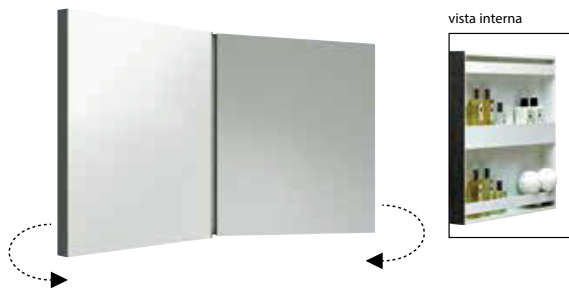

MB 60D

codice
code

Mirror Book specchio doppio (cm 58 anta singola) basculante con interno portaoggetti.
Mirror Book double adjustable mirror (cm 58 each door) with internal accessory storage

MB 60D

CM 58x60

plt italy pz.15 - plt export pcs.20

kg 27

scala/scale 1:20 dimensioni/dimensions in mm

TECHNICAL SHEET n°: 01	DESIGNER: OFFICINA AZZURRA	CODE: MB 60D			Azzurra sanitari in ceramica S.p.a. via Civita Castellana snc 01030 Castel S.Elia (VT) - ITALY Tel.+39.0761 518155 Fax.+39.0761 514560
SHEET FORMAT: A4	ISO	REVISION: 02	SCALE: 1:20	DATE: 09/10/2018	
REGULATIONS All the measurements respect the tolerances provided by the "AZZURRA QUALITY GUIDELINES".					