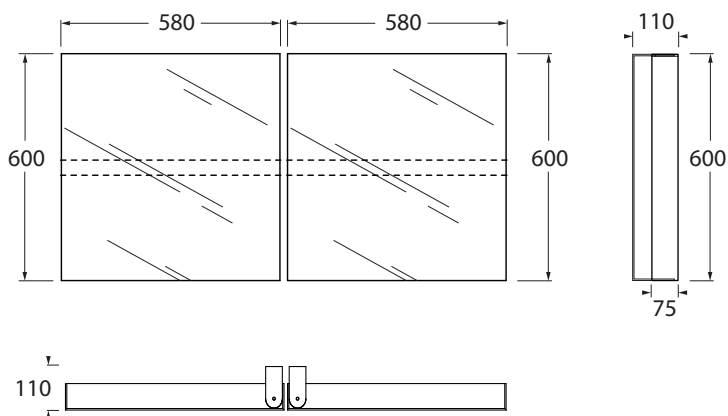

MB 60D

codice
code

Mirror Book specchio doppio (cm 58 anta singola) basculante con interno portaoggetti.
Mirror Book double adjustable mirror (cm 58 each door) with internal accessory storage

MB 60D

CM 58x60

plt italy pz.15 - plt export pcs.20

kg 27

scala/scale 1:20 dimensioni/dimensions in mm

TECHNICAL SHEET n°: 01	DESIGNER: OFFICINA AZZURRA	CODE: MB 60D			Azzurra sanitari in ceramica S.p.a. via Civita Castellana snc 01030 Castel S.Elia (VT) - ITALY Tel.+39.0761 518155 Fax.+39.0761 514560
SHEET FORMAT: A4	ISO	REVISION: 02	SCALE: 1:20	DATE: 09/10/2018	
REGULATIONS All the measurements respect the tolerances provided by the "AZZURRA QUALITY GUIDELINES".					