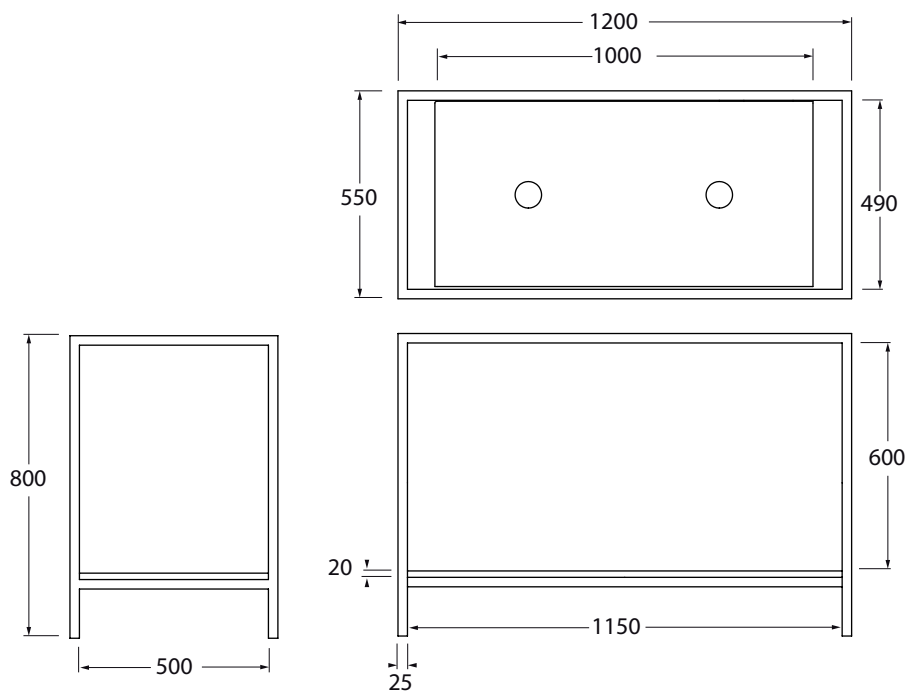

STP 120 03

codice
code

Struttura a terra STAND 120 cm in metallo verniciato completa di mensola "misura" 100 cm con 2 fori, e piano in rovere integrato.

Floor painted metal structure STAND 120 cm provided with ceramic custom made shelf 100 cm with two holes and oak top.

Struttura a terra STAND 120 cm in metallo verniciato completa di mensola "misura" 100 cm con 2 fori, e piano bianco integrato.

Floor painted metal structure STAND 120 cm provided with ceramic custom made shelf 100 cm with two holes and white top.

bianco opaco/ matt white

STP 120BB 03

antracite/ anthracite

STP 120GB 03

Cm 120x55x80

plt Italy pz. - plt export pcs.

kg 63

scala/scale 1:20 dimensioni/dimensions in mm

Color range available for STRUCTURE

TECHNICAL SHEET n°: 01	DESIGNER STUDIO STORAGE	CODE: STP 120 03			Azzurra sanitari in ceramica S.p.a. via Civita Castellana snc 01030 Castel S.Elia (VT) - ITALY Tel.+39.0761 518155 Fax.+39.0761 514560
SHEET FORMAT: A4	ISO	REVISION: 01	SCALE 1:20	DATE 25/09/2019	
REGULATIONS					
All the measurements respect the tolerances provided by the "AZZURRA QUALITY GUIDELINES".					