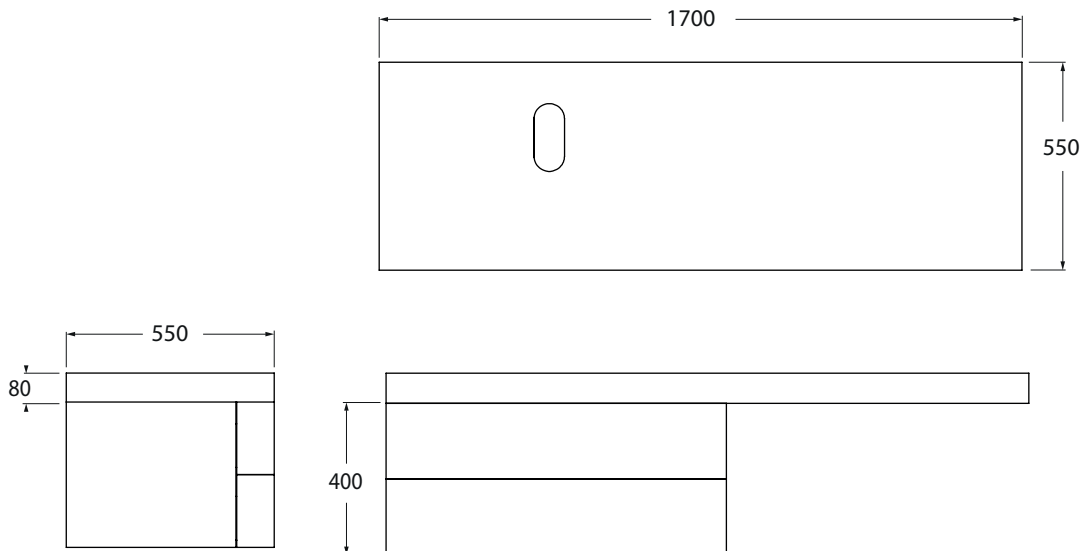

PRUMB 170B

Mobile sospeso STIVA rovere con cassettoni rovere.
STIVA oak wall hung furniture with oak drawers.

PRUMB 170R

CM 170x55xh48

plt italy pz.15 - plt export pcs.20

kg 27

scala/scale 1:20 dimensioni/dimensions in mm

Panca su misura DX - SX al cm, dimensione min. 150 cm - max 200 cm, possibilità di taglio in diagonale
Custom Made Ceramic Shelf cut to the centimeter. Minimum length 150 cm – max 200 cm. Diagonal cut available.