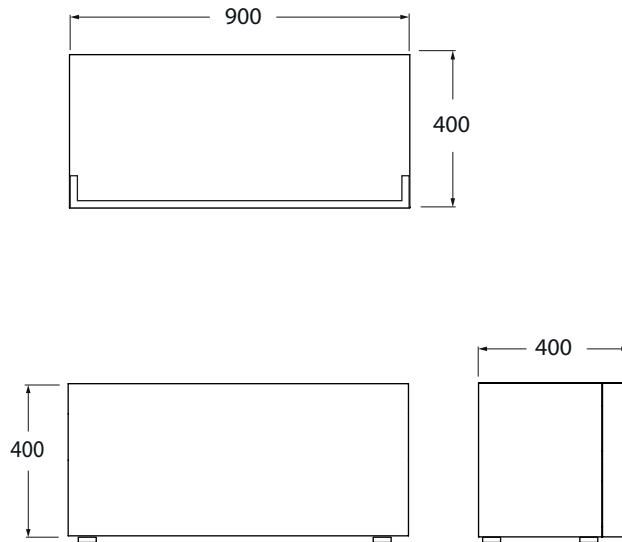

PRUMB 90X40B

Mobile STIVA rovere a terra con cassettone rovere chiusura frizionata  
STIVA oak floor furniture with soft close big oak drawer.

PRUMB 90X40R

CM 90x40xh48

plt italy pz.15 - plt export pcs.20

kg 27

scala/scale 1:20 dimensioni/dimensions in mm

TECHNICAL SHEET n°: <b>01</b>	DESIGNER: <b>OFFICINA AZZURRA</b>	CODE: <b>PRUMB 90X40</b>			Azzurra sanitari in ceramica S.p.a. via Civita Castellana snc 01030 Castel S.Elia (VT) - ITALY Tel.+39.0761 518155 Fax.+39.0761 514560
SHEET FORMAT: <b>A4</b>	ISO	REVISION: <b>02</b>	SCALE: <b>1:20</b>	DATE: <b>09/10/2018</b>	
REGULATIONS					
All the measurements respect the tolerances provided by the "AZZURRA QUALITY GUIDELINES".					