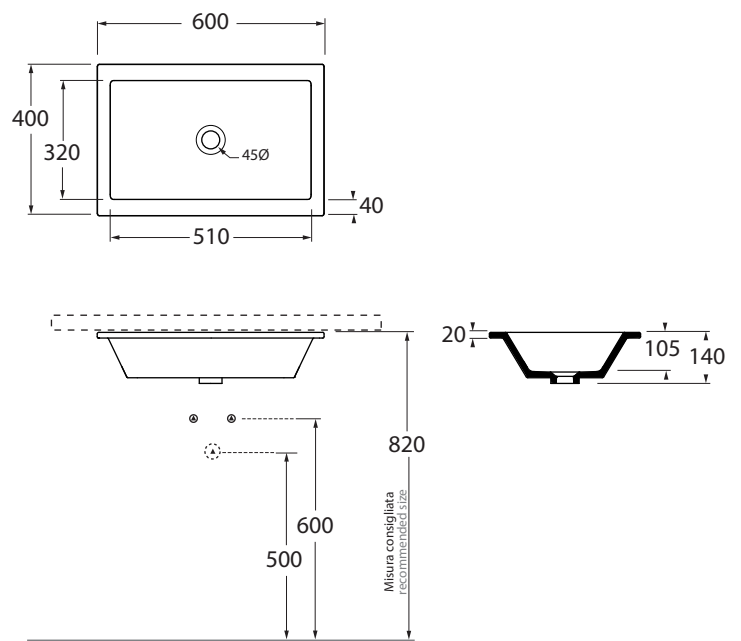

THLT06040000

lavabi incasso - inset washbasin

codice
code

Lavabo Thin sottopiano cm 60x40.
Thin under counter washbasin icm 60x40.

bianco lucido/ shiny white

THLT06040000BI

CM 60x40xh14

plf italy pz.12 - plf export pcs.20

kg 9,5

scala/scale 1:20 dimensioni/dimensions in mm

Complementi/complements:

Codice
code

Piletta automatica piatta
Flat automatic waste system

PILTH

kg 0,3

TECHNICAL SHEET n°: 01	DESIGNER: ANGELETTI RUZZA	CODE: THLT06040000	Azzurra sanitari in ceramica S.p.a. via Civita Castellana snc 01030 Castel S.Elia (VT) - ITALY Tel.+39.0761 518155 Fax.+39.0761 514560		
SHEET FORMAT: A4	ISO	REVISION: 02	SCALE: 1:20	DATE: 30/07/2019	
REGULATIONS: CE EN 14688 / EN31 / Dop-14688 *					
All the measurements respect the tolerances provided by the "AZZURRA QUALITY GUIDELINES".					