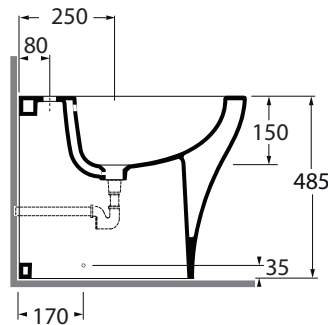

XLBIT000000M

sanitari terra 60/floor mounted sanitary wares

codice  
code

**Bidet XL terra monoforo.**  
XL floor standing bidet 1 tap-hole.

bianco lucido/shiny white

XLBIT000000MBI

CM 53x36x49

plt italy pz.8 - plt export pcs. 16

kg 33

scala/scale 1:20 dimensioni/dimensions in mm

Complementi/complements:

Codice  
code

Piletta automatica con troppo pieno  
Automatic waste system with over flow

PILTR

kg 0,5

TECHNICAL SHEET n°: <b>01</b>	DESIGNER: <b>OFFICINA AZZURRA</b>	CODE: <b>XLBIT000000M</b>	Azzurra sanitari in ceramica S.p.a. via Civita Castellana snc 01030 Castel S.Elia (VT) - ITALY Tel.+39.0761 518155 Fax.+39.0761 514560	
SHEET FORMAT: <b>A4</b>	ISO	REVISION: <b>02</b>	SCALE: <b>1:20</b>	DATE: <b>22/07/2019</b>
REGULATIONS: <b>CE EN 14528 / EN35 / Dop-14528 *</b>				
All the measurements respect the tolerances provided by the "AZZURRA QUALITY GUIDELINES".				