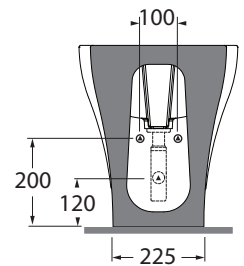

XLBIT000000M

sanitari terra 60/floor mounted sanitary wares

codice  
code

**Bidet XL terra monoforo.**  
XL floor standing bidet 1 tap-hole.

bianco lucido/shiny white

XLBIT000000MBI

CM 53x36x49

plt italy pz.8 - plt export pcs. 16

kg 33

scala/scale 1:20 dimensioni/dimensions in mm

Complementi/complements:

Codice  
code

Piletta automatica con troppo pieno  
Automatic waste system with over flow

PILTR

kg 0,5

TECHNICAL SHEET n°: <b>01</b>	DESIGNER: <b>OFFICINA AZZURRA</b>	CODE: <b>XLBIT000000M</b>	Azzurra sanitari in ceramica S.p.a. via Civita Castellana snc 01030 Castel S.Elia (VT) - ITALY Tel.+39.0761 518155 Fax.+39.0761 514560	
SHEET FORMAT: <b>A4</b>	ISO	REVISION: <b>02</b>	SCALE: <b>1:20</b>	DATE: <b>22/07/2019</b>
REGULATIONS: <b>CE EN 14528 / EN35 / Dop-14528 *</b>				
All the measurements respect the tolerances provided by the "AZZURRA QUALITY GUIDELINES".				