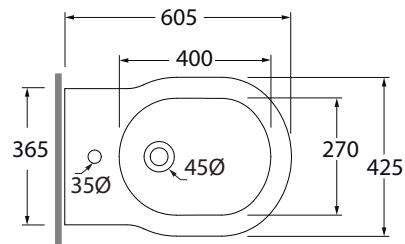

XLBIT000000M

sanitari terra 60/floor mounted sanitary wares

codice  
code

**Bidet XL terra monoforo.**  
XL floor standing bidet 1 tap-hole.

bianco lucido/shiny white

XLBIT000000MBI

CM 53x36x49

plt italy pz.8 - plt export pcs. 16

kg 33

scala/scale 1:20 dimensioni/dimensions in mm

Complementi/complements:

Codice  
code

Piletta automatica con troppo pieno  
Automatic waste system with over flow

PILTR

kg 0,5

TECHNICAL SHEET n°: <b>01</b>	DESIGNER: <b>OFFICINA AZZURRA</b>	CODE: <b>XLBIT000000M</b>	Azzurra sanitari in ceramica S.p.a. via Civita Castellana snc 01030 Castel S.Elia (VT) - ITALY Tel.+39.0761 518155 Fax.+39.0761 514560	
SHEET FORMAT: <b>A4</b>	ISO	REVISION: <b>02</b>	SCALE: <b>1:20</b>	DATE: <b>22/07/2019</b>
REGULATIONS: <b>CE EN 14528 / EN35 / Dop-14528 *</b>				
All the measurements respect the tolerances provided by the "AZZURRA QUALITY GUIDELINES".				