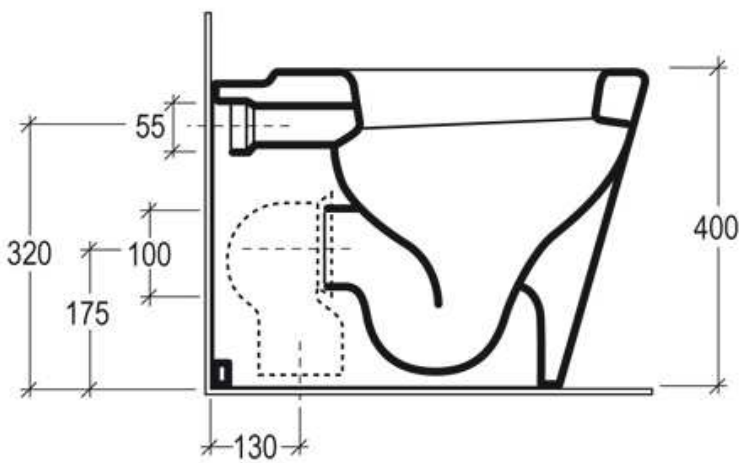

Race

Vaso Race scarico a parete convertibile a pavimento, mediante curva tecnica

Wc Race wall drain suitable for floor drain with technical elbow

code:RAWC01

Race

Bidet Race monoforo (tre fori su richiesta)

Bidet Race one hole (three holes on request)

code:RABI01