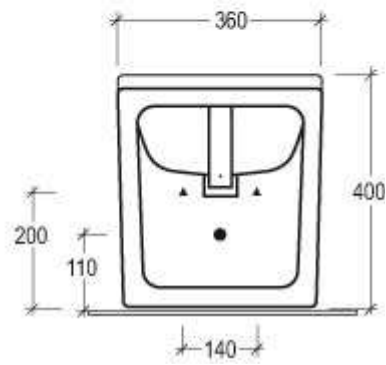

Race

Vaso Race scarico a parete convertibile a pavimento, mediante curva tecnica

Wc Race wall drain suitable for floor drain with technical elbow

code:RAWC01

Race

Bidet Race monoforo (tre fori su richiesta)

Bidet Race one hole (three holes on request)

code:RABI01