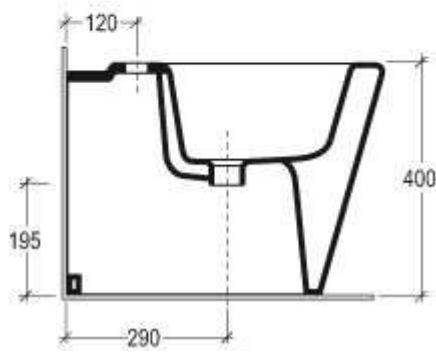

Race

Vaso Race scarico a parete convertibile a pavimento, mediante curva tecnica

Wc Race wall drain suitable for floor drain with technical elbow

code:RAWC01

Race

Bidet Race monoforo (tre fori su richiesta)

Bidet Race one hole (three holes on request)

code:RABI01