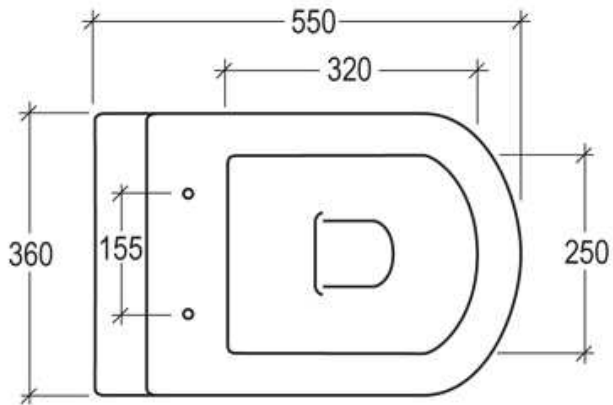

Race

Vaso Race scarico a parete convertibile a pavimento, mediante curva tecnica

Wc Race wall drain suitable for floor drain with technical elbow

code:RAWC01

Race

Bidet Race monoforo (tre fori su richiesta)

Bidet Race one hole (three holes on request)

code:RABI01