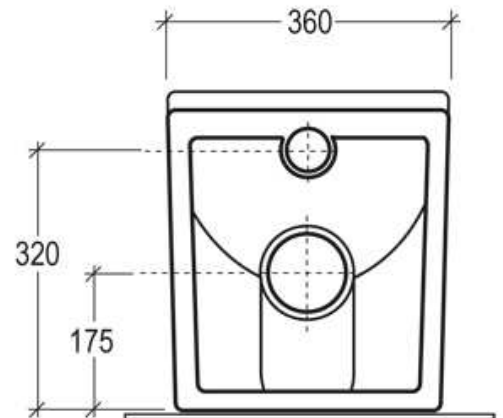

Race

Vaso Race scarico a parete convertibile a pavimento, mediante curva tecnica

Wc Race wall drain suitable for floor drain with technical elbow

code:RAWC01

Race

Bidet Race monoforo (tre fori su richiesta)

Bidet Race one hole (three holes on request)

code:RABI01