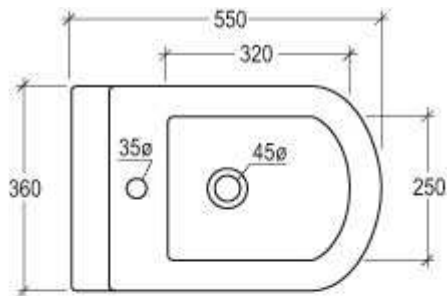

Race

Vaso Race scarico a parete convertibile a pavimento, mediante curva tecnica

Wc Race wall drain suitable for floor drain with technical elbow

code:RAWC01

Race

Bidet Race monoforo (tre fori su richiesta)

Bidet Race one hole (three holes on request)

code:RABI01