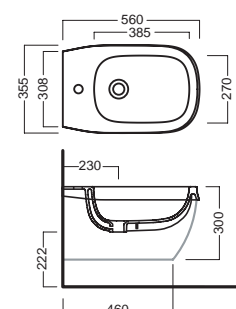

DISEGNO TECNICO TECHNICAL DESIGN

GAMMA COLORE COLOR RANGE / FARBEREICH

	01 BIANCO WHITE		26 SABBIA SAND
	25 BIANCO MATT WHITE MATT		07 CEMENTO CEMENT
	12 AVORIO IVORY		08 ANTRACITE ANTHRACITE
	29 TABACCO TOBACCO		45 CENERE ASH
	28 CRETA CRETE		06 LAVAGNA BLACKBOARD
	46 SELVA FOREST		02 NERO MATT BLACK MATT