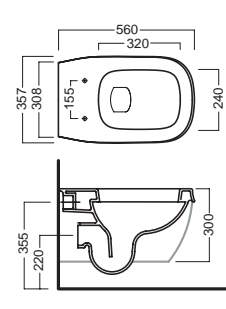

DISEGNO TECNICO TECHNICAL DESIGN

GAMMA COLORE COLOR RANGE / FARBEREICH

	01 BIANCO WHITE		26 SABBIA SAND
	25 BIANCO MATT WHITE MATT		07 CEMENTO CEMENT
	12 AVORIO IVORY		08 ANTRACITE ANTHRACITE
	29 TABACCO TOBACCO		45 CENERE ASH
	28 CRETA CRETE		06 LAVAGNA BLACKBOARD
	46 SELVA FOREST		02 NERO MATT BLACK MATT