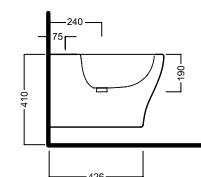

A0Y7A801 (BI-White)
Piletta in CERAMICA con tappo "Up & Down" Ø 71 mm
CERAMIC drain siphon with "Up & Down" cap ø 71 mm

YXMQ77 (CR-Chrome)
YXMQ01 (BI-White)
Piletta universale "Up & Down"/ Scarico Libero con tappo Ø 63 mm
Universal "Free outlet" / "Up & Down" drain siphon with cap ø 63 mm

fischer
innovative solutions
Y1H801
staffa universale per sospesi
universal wall hung bracket

Y2A301
sedile frenato slim
slim soft close seat cover

Y2A401
sedile slim
slim seat cover

DISEGNO TECNICO TECHNICAL DESIGN