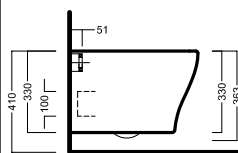

A0Y7A801 (BI-White)
Piletta in CERAMICA con tappo "Up & Down" Ø 71 mm
CERAMIC drain siphon with "Up & Down" cap ø 71 mm

YXMQ77 (CR-Chrome)
YXMQ01 (BI-White)
Piletta universale "Up & Down"/ Scarico Libero con tappo Ø 63 mm
Universal "Free outlet" / "Up & Down" drain siphon with cap ø 63 mm

fischer
innovative solutions
Y1H801
staffa universale per sospesi
universal wall hung bracket

Y2A301
sedile frenato slim
slim soft close seat cover

Y2A401
sedile slim
slim seat cover

DISEGNO TECNICO TECHNICAL DESIGN