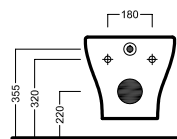

A0Y7A801 (BI-White)
Piletta in CERAMICA con tappo "Up & Down" Ø 71 mm
CERAMIC drain siphon with "Up & Down" cap ø 71 mm

YXMQ77 (CR-Chrome)
YXMQ01 (BI-White)
Piletta universale "Up & Down"/ Scarico Libero con tappo Ø 63 mm
Universal "Free outlet" / "Up & Down" drain siphon with cap ø 63 mm

fischer
innovative solutions
Y1H801
staffa universale per sospesi
universal wall hung bracket

Y2A301
sedile frenato slim
slim soft close seat cover

Y2A401
sedile slim
slim seat cover

DISEGNO TECNICO TECHNICAL DESIGN