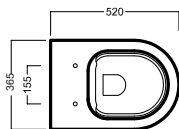

A0Y7A801 (BI-White)
Piletta in CERAMICA con tappo "Up & Down" Ø 71 mm
CERAMIC drain siphon with "Up & Down" cap ø 71 mm

YXMQ77 (CR-Chrome)
YXMQ01 (BI-White)
Piletta universale "Up & Down"/ Scarico Libero con tappo Ø 63 mm
Universal "Free outlet" / "Up & Down" drain siphon with cap ø 63 mm

fischer
innovative solutions
Y1H801
staffa universale per sospesi
universal wall hung bracket

Y2A301
sedile frenato slim
slim soft close seat cover

Y2A401
sedile slim
slim seat cover

DISEGNO TECNICO TECHNICAL DESIGN