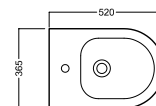

A0Y7A801 (BI-White)
Piletta in CERAMICA con tappo "Up & Down" Ø 71 mm
CERAMIC drain siphon with "Up & Down" cap ø 71 mm

YXMQ77 (CR-Chrome)
YXMQ01 (BI-White)
Piletta universale "Up & Down"/ Scarico Libero con tappo Ø 63 mm
Universal "Free outlet" / "Up & Down" drain siphon with cap ø 63 mm

fischer
innovative solutions
Y1H801
staffa universale per sospesi
universal wall hung bracket

Y2A301
sedile frenato slim
slim soft close seat cover

Y2A401
sedile slim
slim seat cover

DISEGNO TECNICO TECHNICAL DESIGN