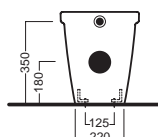

DISEGNO TECNICO TECHNICAL DESIGN