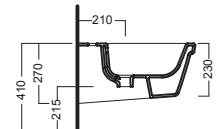

DISEGNO TECNICO TECHNICAL DESIGN