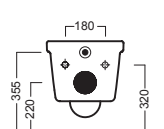

DISEGNO TECNICO TECHNICAL DESIGN