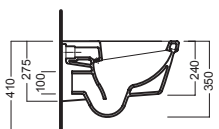

DISEGNO TECNICO TECHNICAL DESIGN