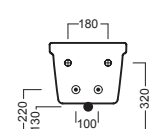

DISEGNO TECNICO TECHNICAL DESIGN