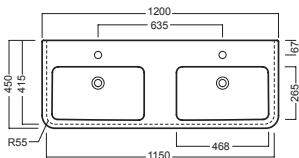

DISEGNO TECNICO TECHNICAL DESIGN