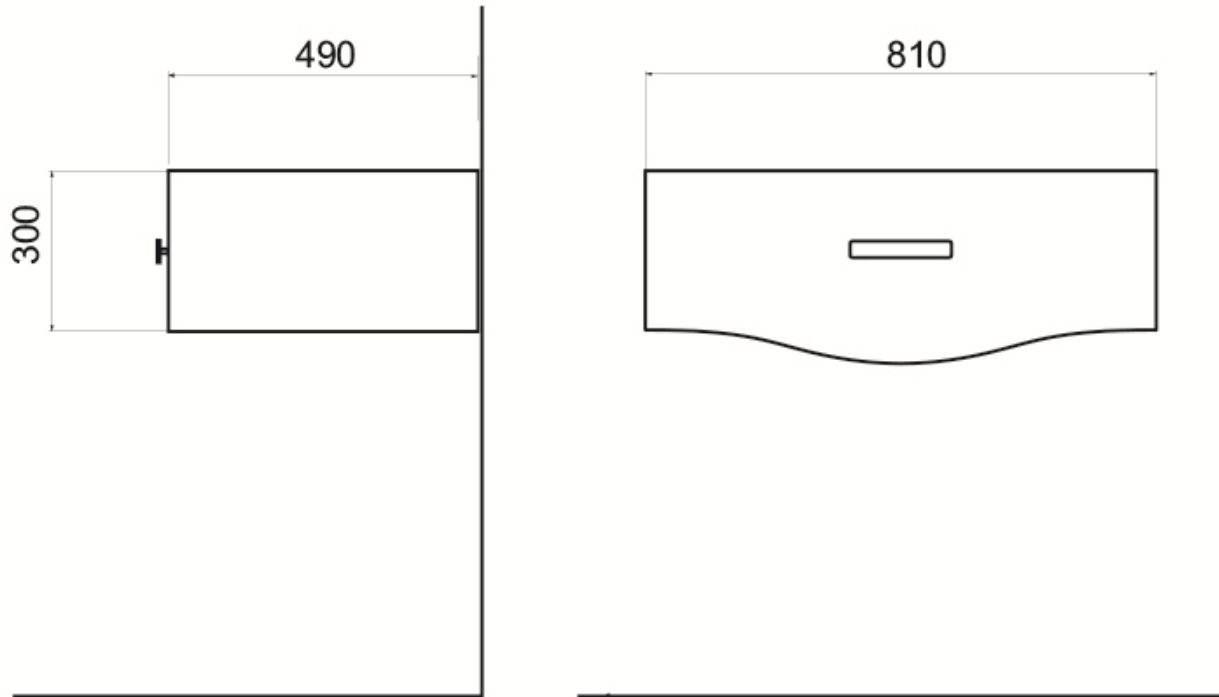

CASSETTO in legno cm. 81x49xh30 per consolle Time cm. 105

Suspended wooden drawer cm. 81x49xh30 for Consolle Time cm. 105

code: TICASS80