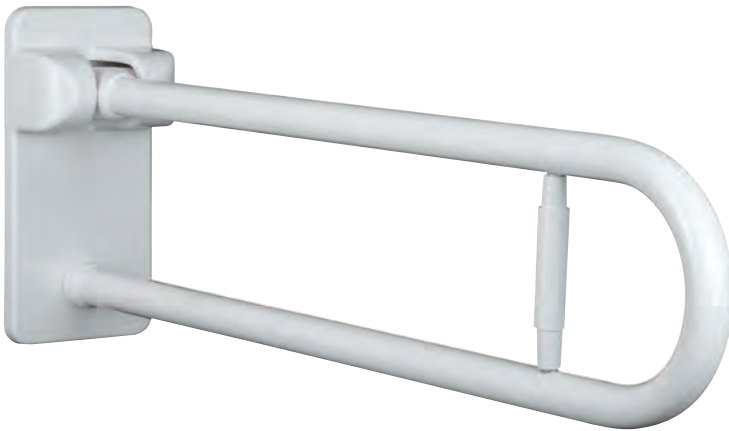

Impugnatura di sostegno in nylon

Art. NYL 561 ROT

Impugnatura di sostegno ribaltabile c/portarotolo rivestita in nylon.

Folding support handle with paper holder cm.60 in nylon.

Art. NYL 566 ROT

Impugnatura di sostegno ribaltabile c/portarotolo cm.80 rivestita in nylon.

Folding support handle with paper holder cm.80 in nylon.