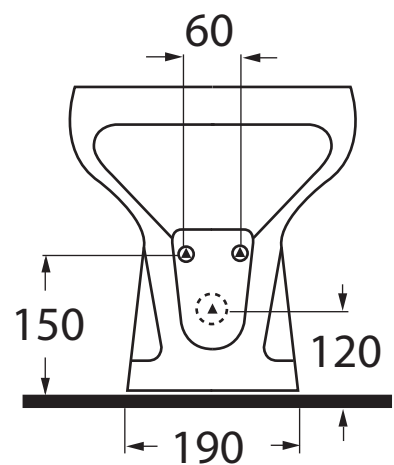

DIA 500/M

Bidet monoforo  
One-hole bidet

Dimensioni/dimensions: 56x37x39,5  
Peso/weight: 17 kg

DIA 500/T

Bidet a tre fori  
Three-hole bidet

Dimensioni/dimensions: 56x37x39,5  
Peso/weight: 17 kg

\*Misura consigliata  
Advised measure