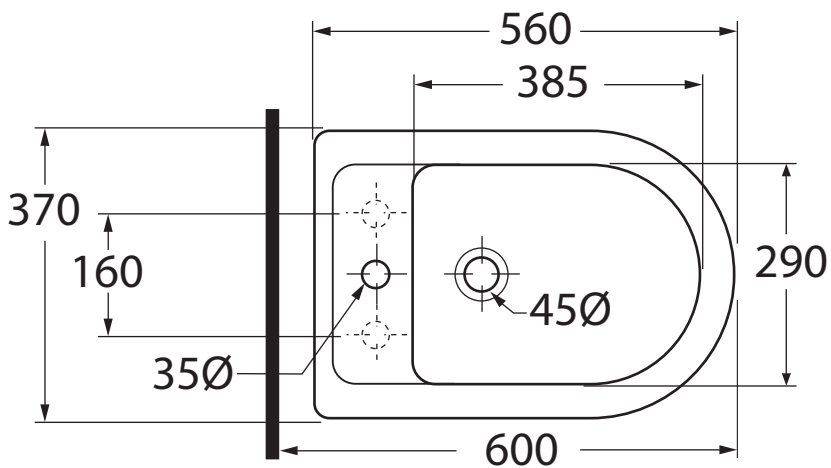

DIA 500/M

Bidet monoforo  
One-hole bidet

Dimensioni/dimensions: 56x37x39,5  
Peso/weight: 17 kg

DIA 500/T

Bidet a tre fori  
Three-hole bidet

Dimensioni/dimensions: 56x37x39,5  
Peso/weight: 17 kg

\*Misura consigliata  
Advised measure