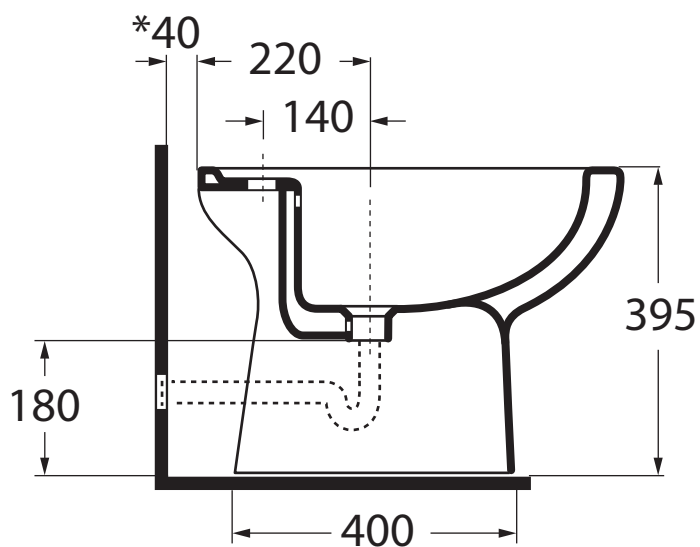

DIA 500/M

Bidet monoforo  
One-hole bidet

Dimensioni/dimensions: 56x37x39,5  
Peso/weight: 17 kg

DIA 500/T

Bidet a tre fori  
Three-hole bidet

Dimensioni/dimensions: 56x37x39,5  
Peso/weight: 17 kg

\*Misura consigliata  
Advised measure