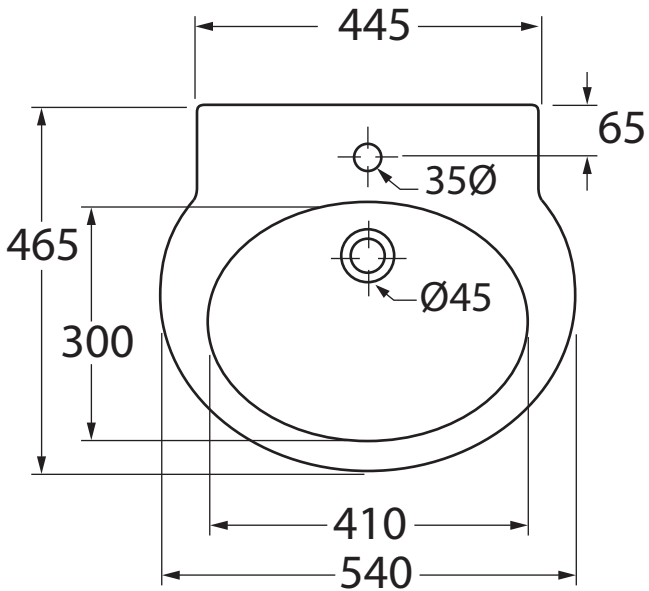

FULL 200 50

Lavabo Full 48 cm 55 monoforo
One-hole wash-basin Full 48 cm 55

Dimensioni/dimensions: 54x46,5xH19 cm

Peso/weight: 13 kg

FULL 300/c

Colonna

Podestal

Dimensioni/dimensions: 20xH69 cm
Peso/weight: 13,5 kg