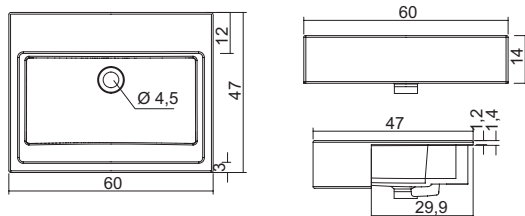

Street cm. 60x47

SEMINCASSO

# Street semincasso

SEMI-RECESSED BASIN

## LOV04/60STREET

Lavabo semincasso  
**Street** cm. 60x47  
Semi-recessed washbasin  
**Street** cm. 60x47