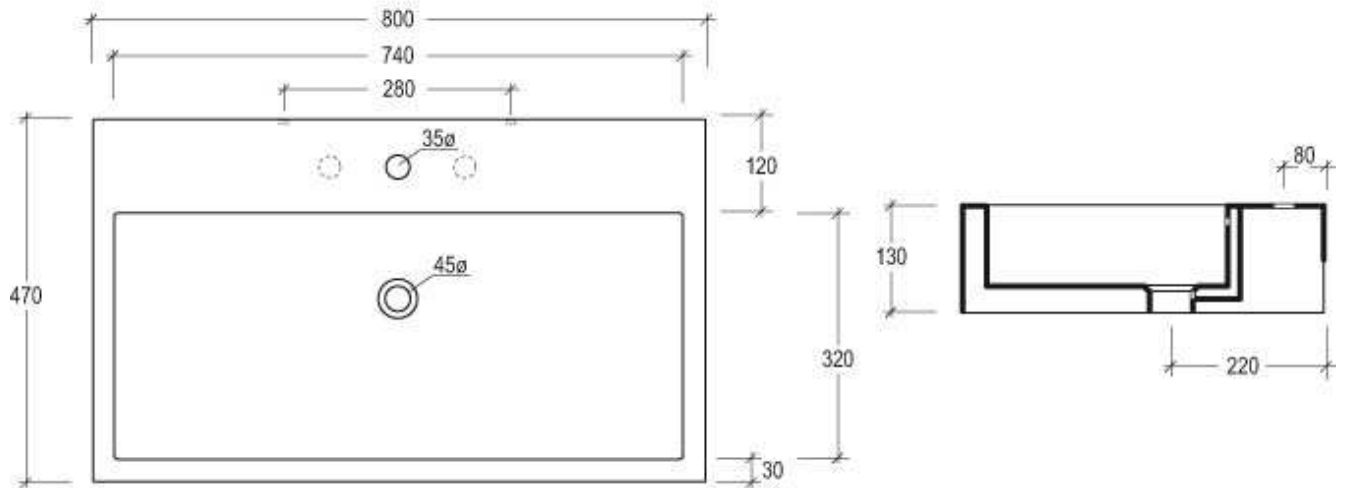

Quad

Lavabo Quad monoforo cm 80 appoggio o sospeso

Countertop or wall-hung washbasin Quad one hole cm 80

code:QULAV80