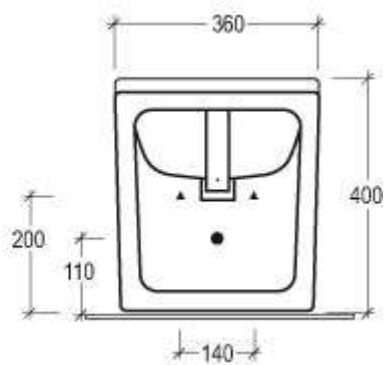

Race

Bidet Race monoforo (tre fori su richiesta)

Bidet Race one hole (three holes on request)

code:RABI01