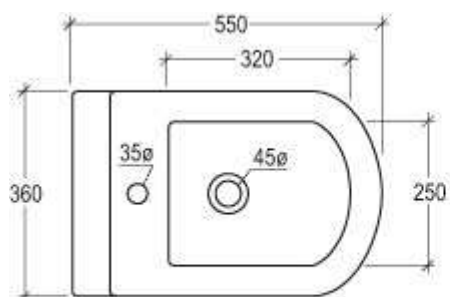

Race

Bidet Race monoforo (tre fori su richiesta)

Bidet Race one hole (three holes on request)

code:RABI01