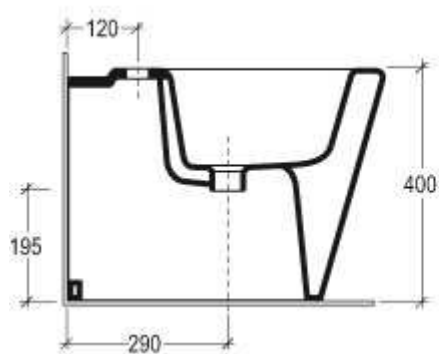

Race

Bidet Race monoforo (tre fori su richiesta)

Bidet Race one hole (three holes on request)

code:RABI01