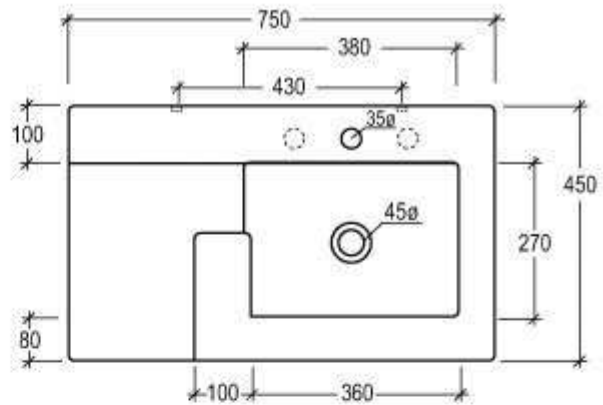

**Race**

**Lavabo Race monoforo cm 95 appoggio o sospeso**

Countertop or wall-hung washbasin Race one hole cm 95

cod.RALAV95

**Lavabo Race monoforo cm 95 appoggio**

Countertop washbasin Race one hole cm 95

cod.RALAV95SO

**Lavabo Race monoforo cm 95 sospeso**

Wall-hung washbasin Race one hole cm 95

**Race**

**Lavabo Race monoforo cm 75 appoggio o sospeso**

Countertop or wall-hung washbasin Race one hole cm 75

cod.RALAV75

Lavabo Race monoforo cm 75 appoggio  
 Countertop washbasin Race one hole cm 75

cod.RALAV75SO

Lavabo Race monoforo cm 75 sospeso  
 Wall-hung washbasin Race one hole cm 75

**Race**

**Lavabo Race monoforo cm 50 appoggio o sospeso**

Countertop or wall-hung washbasin Race one hole cm 50

cod.RALAV50SO

Lavabo Race monoforo cm 50 sospeso  
 Wall-hung washbasin Race one hole cm 50

cod.RALAV50

Lavabo Race monoforo cm 50 appoggio  
 Countertop washbasin Race one hole cm 50