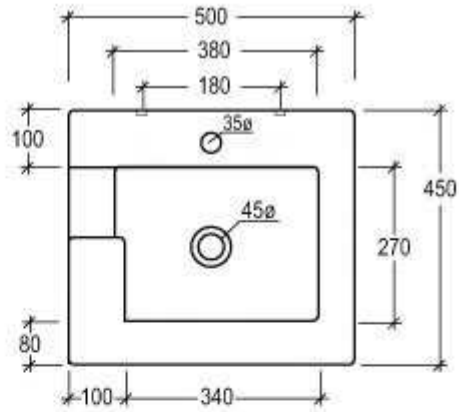

**Race**

**Lavabo Race monoforo cm 95 appoggio o sospeso**

Countertop or wall-hung washbasin Race one hole cm 95

cod.RALAV95

**Lavabo Race monoforo cm 95 appoggio**

Countertop washbasin Race one hole cm 95

cod.RALAV95SO

**Lavabo Race monoforo cm 95 sospeso**

Wall-hung washbasin Race one hole cm 95

**Race**

**Lavabo Race monoforo cm 75 appoggio o sospeso**

Countertop or wall-hung washbasin Race one hole cm 75

cod.RALAV75

Lavabo Race monoforo cm 75 appoggio  
 Countertop washbasin Race one hole cm 75

cod.RALAV75SO

Lavabo Race monoforo cm 75 sospeso  
 Wall-hung washbasin Race one hole cm 75

**Race**

**Lavabo Race monoforo cm 50 appoggio o sospeso**

Countertop or wall-hung washbasin Race one hole cm 50

cod.RALAV50SO

Lavabo Race monoforo cm 50 sospeso  
 Wall-hung washbasin Race one hole cm 50

cod.RALAV50

Lavabo Race monoforo cm 50 appoggio  
 Countertop washbasin Race one hole cm 50