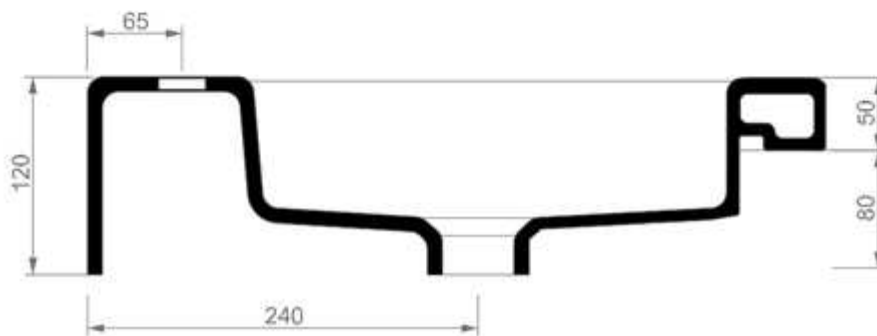

**Race**

**Lavabo Race monoforo cm 95 appoggio o sospeso**

Countertop or wall-hung washbasin Race one hole cm 95

cod.RALAV95

**Lavabo Race monoforo cm 95 appoggio**

Countertop washbasin Race one hole cm 95

cod.RALAV95SO

**Lavabo Race monoforo cm 95 sospeso**

Wall-hung washbasin Race one hole cm 95

**Race**

**Lavabo Race monoforo cm 75 appoggio o sospeso**

Countertop or wall-hung washbasin Race one hole cm 75

cod.RALAV75

Lavabo Race monoforo cm 75 appoggio  
 Countertop washbasin Race one hole cm 75

cod.RALAV75SO

Lavabo Race monoforo cm 75 sospeso  
 Wall-hung washbasin Race one hole cm 75

**Race**

**Lavabo Race monoforo cm 50 appoggio o sospeso**

Countertop or wall-hung washbasin Race one hole cm 50

cod.RALAV50SO

Lavabo Race monoforo cm 50 sospeso  
 Wall-hung washbasin Race one hole cm 50

cod.RALAV50

Lavabo Race monoforo cm 50 appoggio  
 Countertop washbasin Race one hole cm 50