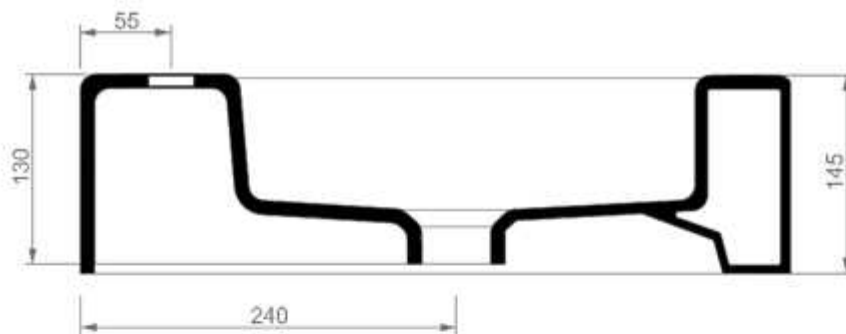

**Race**

**Lavabo Race monoforo cm 95 appoggio o sospeso**

Countertop or wall-hung washbasin Race one hole cm 95

cod.RALAV95

**Lavabo Race monoforo cm 95 appoggio**

Countertop washbasin Race one hole cm 95

cod.RALAV95SO

**Lavabo Race monoforo cm 95 sospeso**

Wall-hung washbasin Race one hole cm 95

**Race**

**Lavabo Race monoforo cm 75 appoggio o sospeso**

Countertop or wall-hung washbasin Race one hole cm 75

cod.RALAV75

Lavabo Race monoforo cm 75 appoggio  
 Countertop washbasin Race one hole cm 75

cod.RALAV75SO

Lavabo Race monoforo cm 75 sospeso  
 Wall-hung washbasin Race one hole cm 75

**Race**

**Lavabo Race monoforo cm 50 appoggio o sospeso**

Countertop or wall-hung washbasin Race one hole cm 50

cod.RALAV50SO

Lavabo Race monoforo cm 50 sospeso  
 Wall-hung washbasin Race one hole cm 50

cod.RALAV50

Lavabo Race monoforo cm 50 appoggio  
 Countertop washbasin Race one hole cm 50