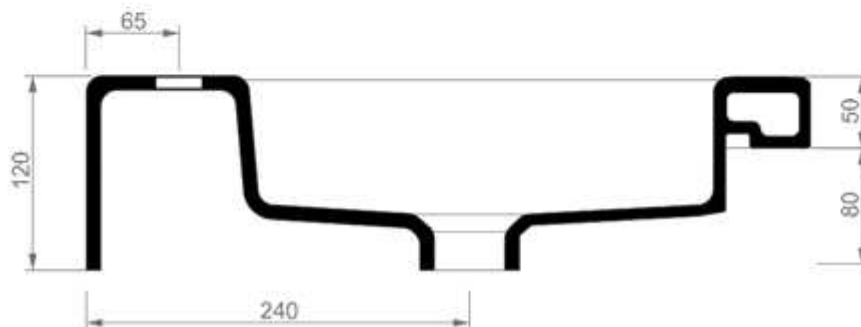

**Race**

**Lavabo Race monoforo cm 95 appoggio o sospeso**

Countertop or wall-hung washbasin Race one hole cm 95

cod.RALAV95

**Lavabo Race monoforo cm 95 appoggio**

Countertop washbasin Race one hole cm 95

cod.RALAV95SO

**Lavabo Race monoforo cm 95 sospeso**

Wall-hung washbasin Race one hole cm 95

**Race**

**Lavabo Race monoforo cm 75 appoggio o sospeso**

Countertop or wall-hung washbasin Race one hole cm 75

cod.RALAV75

Lavabo Race monoforo cm 75 appoggio  
 Countertop washbasin Race one hole cm 75

cod.RALAV75SO

Lavabo Race monoforo cm 75 sospeso  
 Wall-hung washbasin Race one hole cm 75

**Race**

**Lavabo Race monoforo cm 50 appoggio o sospeso**

Countertop or wall-hung washbasin Race one hole cm 50

cod.RALAV50SO

Lavabo Race monoforo cm 50 sospeso  
 Wall-hung washbasin Race one hole cm 50

cod.RALAV50

Lavabo Race monoforo cm 50 appoggio  
 Countertop washbasin Race one hole cm 50