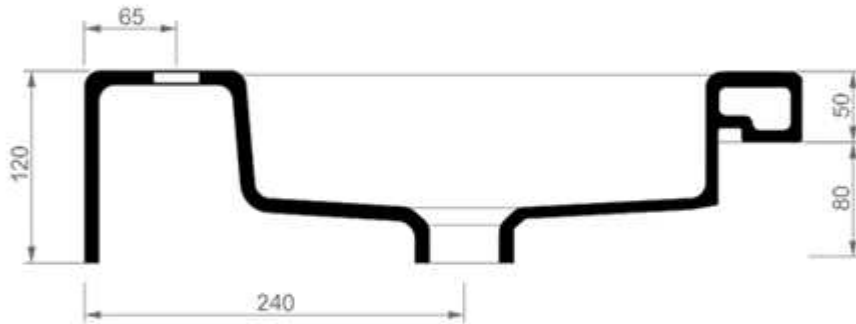

**Race**

**Lavabo Race monoforo cm 95 appoggio o sospeso**

Countertop or wall-hung washbasin Race one hole cm 95

cod.RALAV95

**Lavabo Race monoforo cm 95 appoggio**

Countertop washbasin Race one hole cm 95

cod.RALAV95SO

**Lavabo Race monoforo cm 95 sospeso**

Wall-hung washbasin Race one hole cm 95

**Race**

**Lavabo Race monoforo cm 75 appoggio o sospeso**

Countertop or wall-hung washbasin Race one hole cm 75

cod.RALAV75

Lavabo Race monoforo cm 75 appoggio  
 Countertop washbasin Race one hole cm 75

cod.RALAV75SO

Lavabo Race monoforo cm 75 sospeso  
 Wall-hung washbasin Race one hole cm 75

**Race**

**Lavabo Race monoforo cm 50 appoggio o sospeso**

Countertop or wall-hung washbasin Race one hole cm 50

cod.RALAV50SO

Lavabo Race monoforo cm 50 sospeso  
 Wall-hung washbasin Race one hole cm 50

cod.RALAV50

Lavabo Race monoforo cm 50 appoggio  
 Countertop washbasin Race one hole cm 50