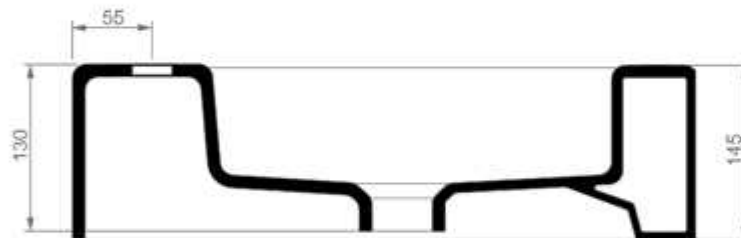

**Race**

**Lavabo Race monoforo cm 95 appoggio o sospeso**

Countertop or wall-hung washbasin Race one hole cm 95

cod.RALAV95

**Lavabo Race monoforo cm 95 appoggio**

Countertop washbasin Race one hole cm 95

cod.RALAV95SO

**Lavabo Race monoforo cm 95 sospeso**

Wall-hung washbasin Race one hole cm 95

**Race**

**Lavabo Race monoforo cm 75 appoggio o sospeso**

Countertop or wall-hung washbasin Race one hole cm 75

cod.RALAV75

Lavabo Race monoforo cm 75 appoggio  
 Countertop washbasin Race one hole cm 75

cod.RALAV75SO

Lavabo Race monoforo cm 75 sospeso  
 Wall-hung washbasin Race one hole cm 75

**Race**

**Lavabo Race monoforo cm 50 appoggio o sospeso**

Countertop or wall-hung washbasin Race one hole cm 50

cod.RALAV50SO

Lavabo Race monoforo cm 50 sospeso  
 Wall-hung washbasin Race one hole cm 50

cod.RALAV50

Lavabo Race monoforo cm 50 appoggio  
 Countertop washbasin Race one hole cm 50