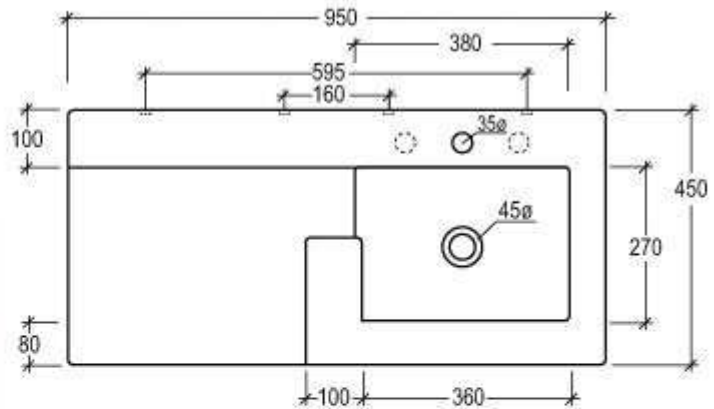

**Race**

**Lavabo Race monoforo cm 95 appoggio o sospeso**

Countertop or wall-hung washbasin Race one hole cm 95

cod.RALAV95

**Lavabo Race monoforo cm 95 appoggio**

Countertop washbasin Race one hole cm 95

cod.RALAV95SO

**Lavabo Race monoforo cm 95 sospeso**

Wall-hung washbasin Race one hole cm 95

**Race**

**Lavabo Race monoforo cm 75 appoggio o sospeso**

Countertop or wall-hung washbasin Race one hole cm 75

cod.RALAV75

Lavabo Race monoforo cm 75 appoggio  
 Countertop washbasin Race one hole cm 75

cod.RALAV75SO

Lavabo Race monoforo cm 75 sospeso  
 Wall-hung washbasin Race one hole cm 75

**Race**

**Lavabo Race monoforo cm 50 appoggio o sospeso**

Countertop or wall-hung washbasin Race one hole cm 50

cod.RALAV50SO

Lavabo Race monoforo cm 50 sospeso  
 Wall-hung washbasin Race one hole cm 50

cod.RALAV50

Lavabo Race monoforo cm 50 appoggio  
 Countertop washbasin Race one hole cm 50