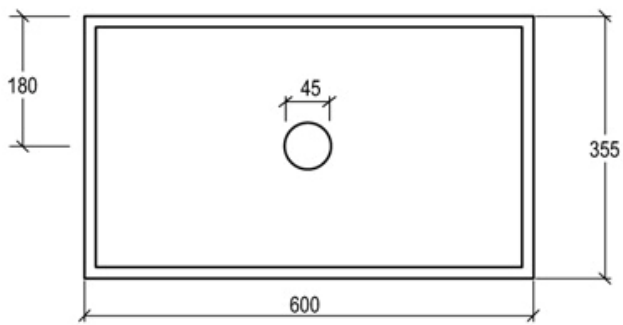

Lavabo in crystal-tech cm 60
washbasin in crystal-tech cm 60

code: BXLA60