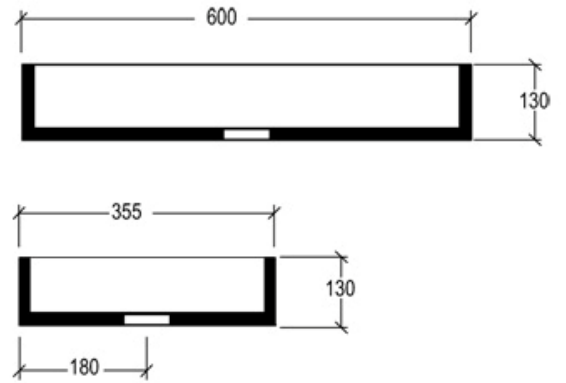

Lavabo in crystal-tech cm 60
washbasin in crystal-tech cm 60

code: BXLA60